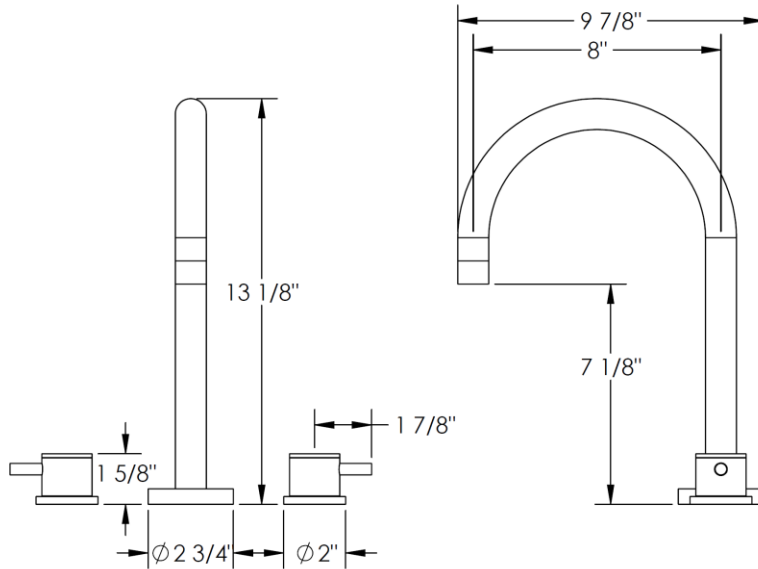

22-8-TIB

Deck Mounted 3 Hole Bath Set

With quick connect nipple

Note: Some building codes may require a remote pressure balance valve for anti-scald, such as the SS-PB50.

Meets the applicable requirements of ASME A112.18.1-2005/CSA B125.1-05, entitled "Plumbing Supply Fittings"