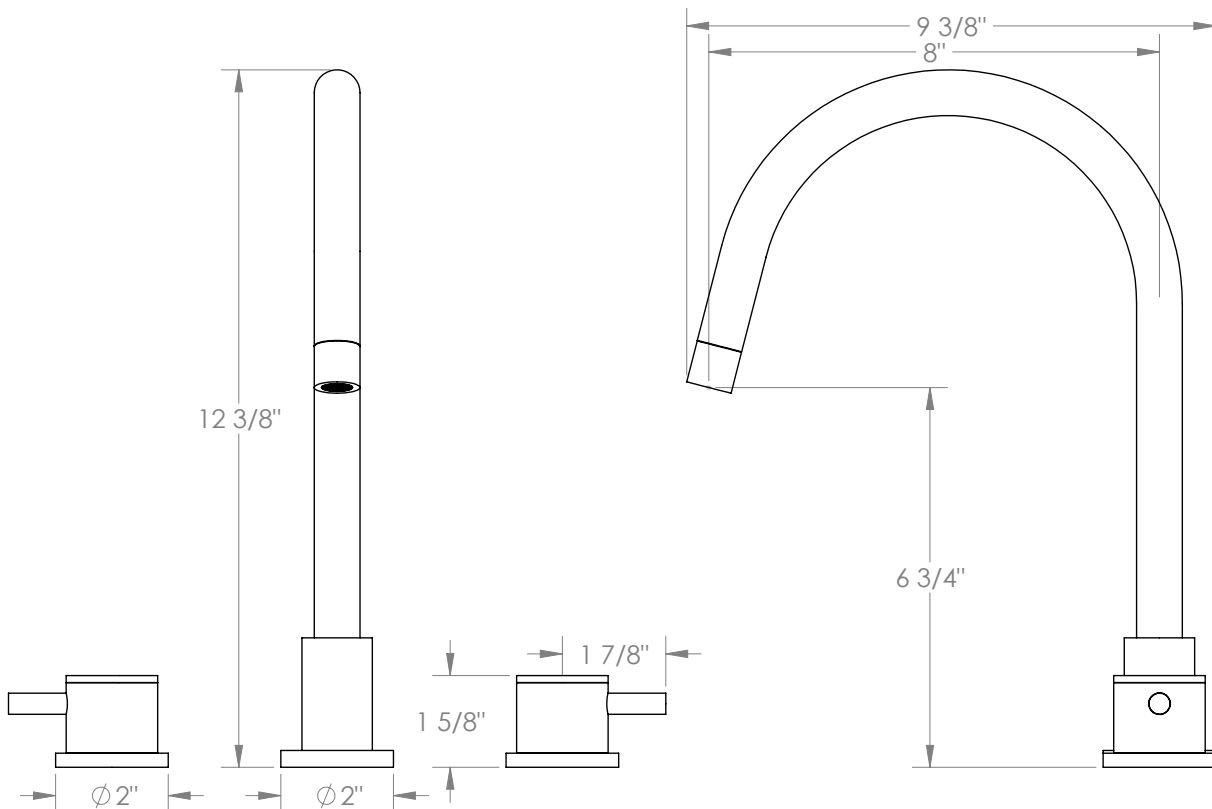

## Titanium 22-7G-TIB

Deck Mounted, Two Handle, Gooseneck Faucet

- Fits Deck Up To 3" Thick
- Recommended Mounting Hole: 1-3/8"
- All Lead-Free Brass Construction
- Flow Rate: 1.75 GPM
- 1/4 Turn Ceramic Cartridge
- 360° Rotating Spout
- Professional Installation Required

Available in all finishes shown on the [Watermark Designs website](#)

Meets the applicable requirements of ASME A112.18.1-2005/CSA B125.1-05, entitled "Plumbing Supply Fittings".

Watermark Designs reserves the right to make revisions without notice to produce specifications. All product dimensions are nominal.