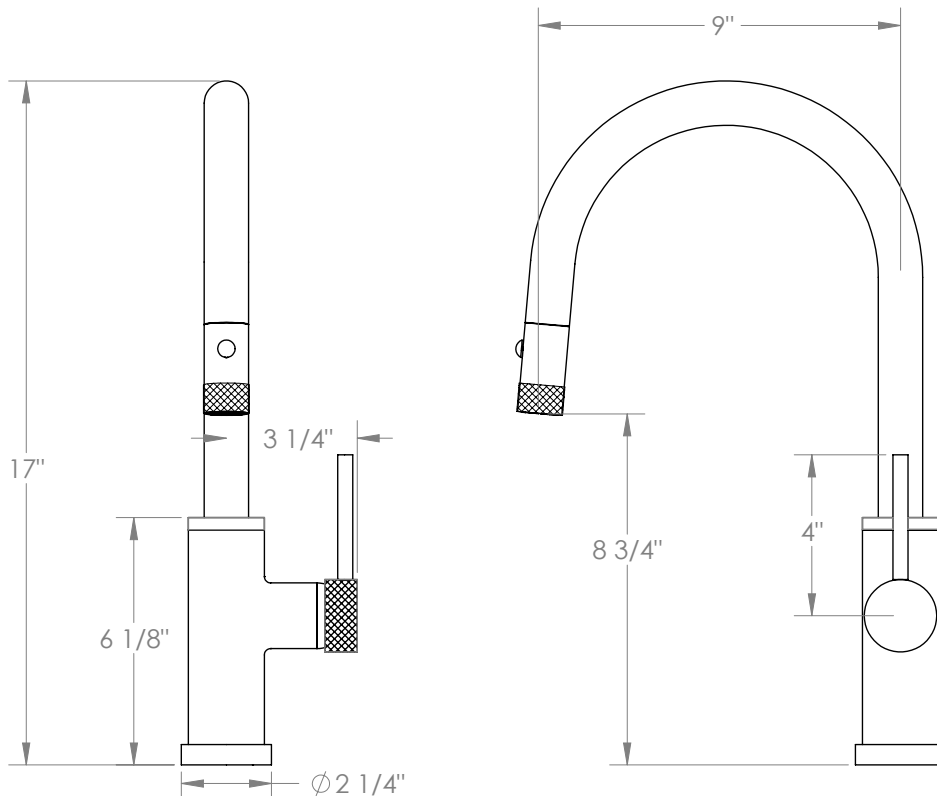

WATERMARK

BROOKLYN, NEW YORK

Titanium 22-7.3PG4-TIC

Deck Mounted, Gooseneck, Monoblock Kitchen
Faucet with Pull Down Spray - Low Spout

- Pullout Hose Length: 14-16" (Final Length May Vary Depending on Spout Type)
- Fits Deck Up To 1-1/2" Thick
- Recommended Mounting Hole: 1-3/8"
- All Lead-Free Brass Construction
- Flow Rate: 1.75 GPM
- Ceramic Mixing Cartridge
- 2 Flow Patterns, Aerated and Spray, Controlled By One Button
- 360° Rotating Spout with Magnetic Docking for Spray
- Professional Installation Required

Available in all finishes shown on the [Watermark Designs website](https://www.watermark-designs.com)

Meets the applicable requirements of ASME A112.18.1-2005/CSA B125.1-05, entitled "Plumbing Supply Fittings".

Watermark Designs reserves the right to make revisions without notice to produce specifications. All product dimensions are nominal.

09/2023

350 Dewitt Ave. Brooklyn, NY 11207 USA | T: 1 718 257 2800 | F: 1 718 257 2144 | customerservice@watermark-designs.com