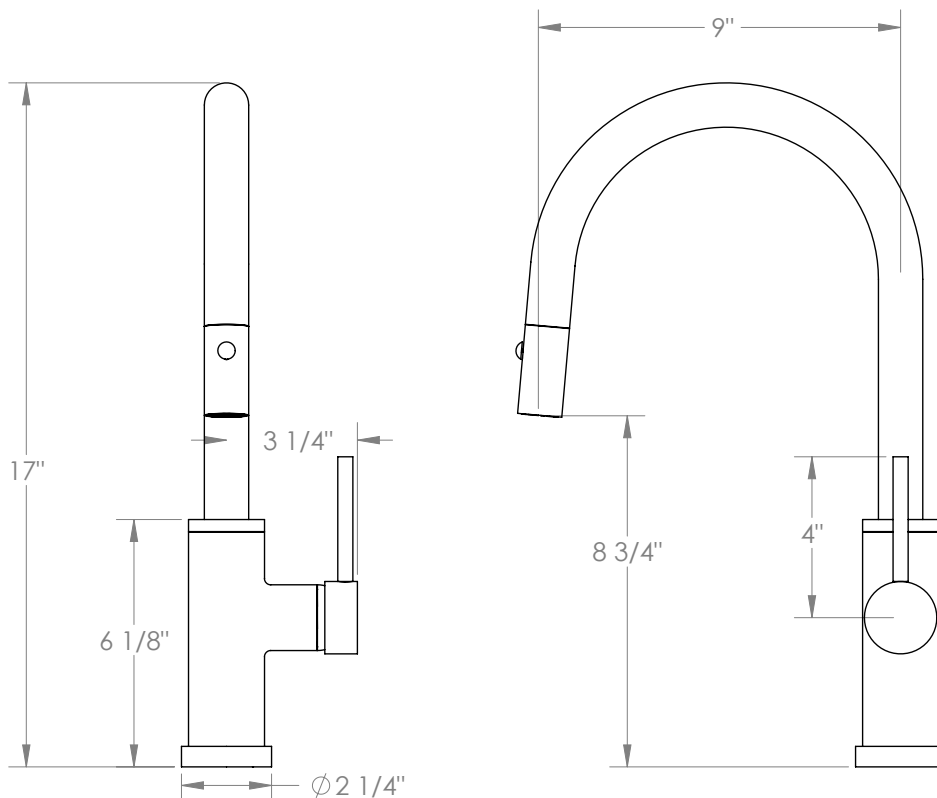

## Titanium 22-7.3PG4-TIB

Deck Mounted, Gooseneck, Monoblock Kitchen  
Faucet with Pull Down Spray - Low Spout

- Pullout Hose Length: 14-16" (Final Length May Vary Depending on Spout Type)
- Fits Deck Up To 1-1/2" Thick
- Recommended Mounting Hole: 1-3/8"
- All Lead-Free Brass Construction
- Flow Rate: 1.75 GPM
- Ceramic Mixing Cartridge
- 2 Flow Patterns, Aerated and Spray, Controlled By One Button
- 360° Rotating Spout with Magnetic Docking for Spray
- Professional Installation Required

Available in all finishes shown on the [Watermark Designs website](https://www.watermark-designs.com)

Meets the applicable requirements of ASME A112.18.1-2005/CSA B125.1-05, entitled "Plumbing Supply Fittings".

Watermark Designs reserves the right to make revisions without notice to produce specifications. All product dimensions are nominal.

09/2023

350 Dewitt Ave. Brooklyn, NY 11207 USA | T: 1 718 257 2800 | F: 1 718 257 2144 | [customerservice@watermark-designs.com](mailto:customerservice@watermark-designs.com)