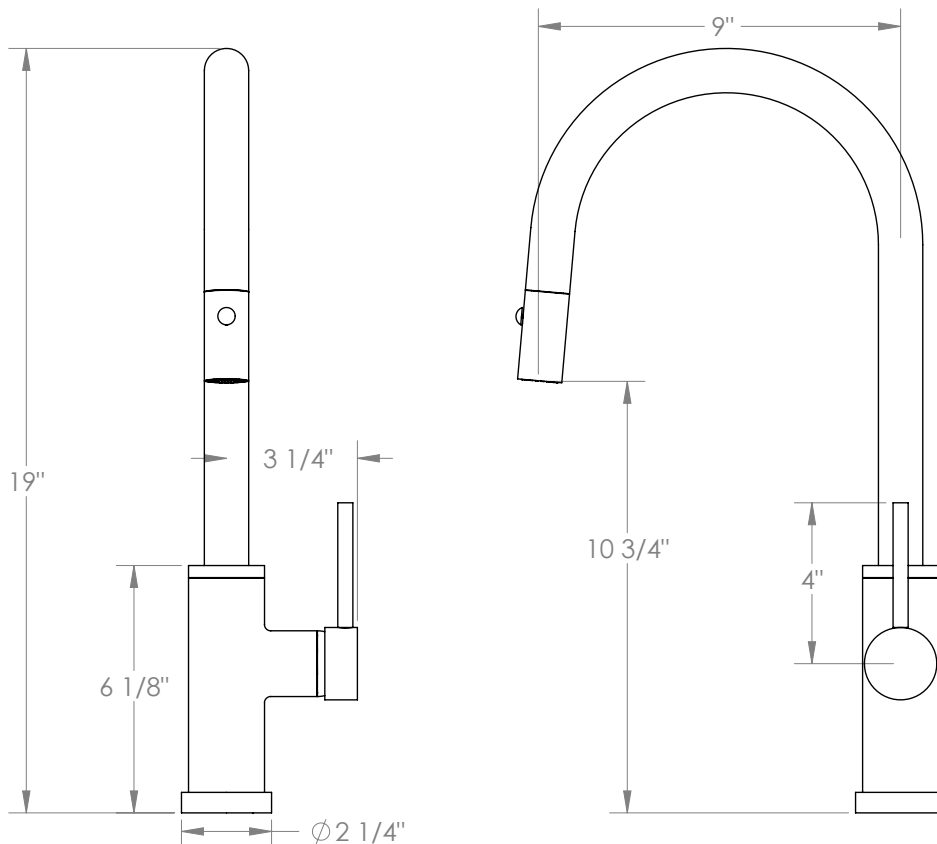

## Titanium 22-7.3PG2-TIB

Deck Mounted, Gooseneck, Monoblock Kitchen  
Faucet with Pull Down Spray - High Spout

- Pullout Hose Length: 14-16" (Final Length May Vary Depending on Spout Type)
- Fits Deck Up To 1-1/2" Thick
- Recommended Mounting Hole: 1-3/8"
- All Lead-Free Brass Construction
- Flow Rate: 1.75 GPM
- Ceramic Mixing Cartridge
- 2 Flow Patterns, Aerated and Spray, Controlled By One Button
- 360° Rotating Spout with Magnetic Docking for Spray
- Professional Installation Required

Available in all finishes shown on the [Watermark Designs website](https://www.watermark-designs.com)

Meets the applicable requirements of ASME A112.18.1-2005/CSA B125.1-05, entitled "Plumbing Supply Fittings".

Watermark Designs reserves the right to make revisions without notice to produce specifications. All product dimensions are nominal.

09/2023

350 Dewitt Ave. Brooklyn, NY 11207 USA | T: 1 718 257 2800 | F: 1 718 257 2144 | [customerservice@watermark-designs.com](mailto:customerservice@watermark-designs.com)