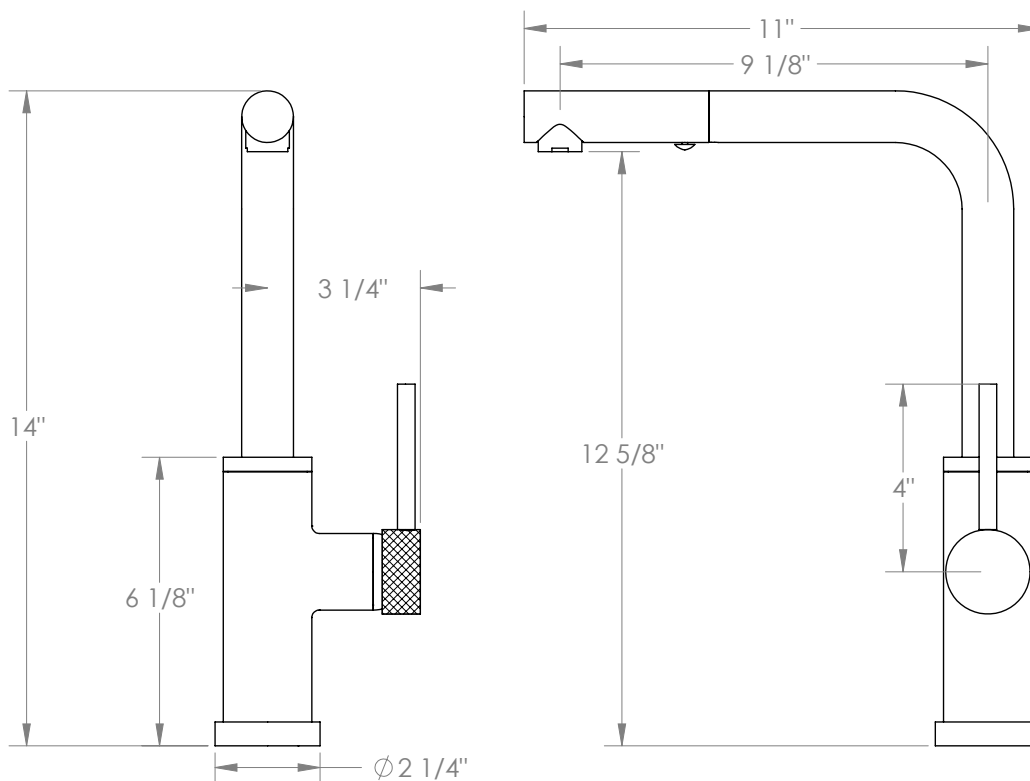

WATERMARK

BROOKLYN, NEW YORK

Titanium 22-7.3P3-TIC

Deck Mounted, Monoblock Faucet with Pull Out
Spray - Low Spout

- Pullout Hose Length: 14-16" (Final Length May Vary Depending on Spout Type)
- Fits Deck Up To 1-1/2" Thick
- Recommended Mounting Hole: 1-3/8"
- Lead-Free Brass Construction
- Flow Rate: 1.75 GPM
- Ceramic Mixing Cartridge
- 2 Flow Patterns, Aerated and Spray, Controlled By One Button
- 360° Rotating Spout with Magnetic Docking for Spray
- Professional Installation Required

Available in all finishes shown on the [Watermark Designs website](https://www.watermark-designs.com)

Meets the applicable requirements of ASME A112.18.1/CSA B125.1, entitled "Plumbing Supply Fittings".

Watermark Designs reserves the right to make revisions without notice to product specifications. All product dimensions are nominal.

04/2024

350 Dewitt Ave. Brooklyn, NY 11207 USA | T: 1 718 257 2800 | F: 1 718 257 2144 | customerservice@watermark-designs.com