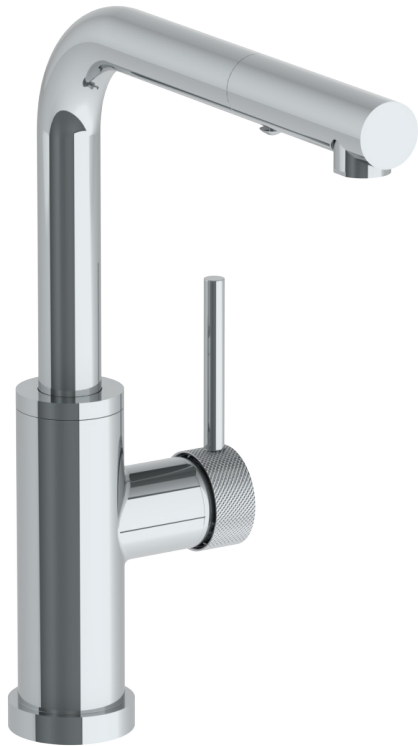

WATERMARK

BROOKLYN, NEW YORK

Titanium 22-7.3P3-TIC

Deck Mounted, Monoblock Faucet with Pull Out
Spray - Low Spout

- Pullout Hose Length: 14-16" (Final Length May Vary Depending on Spout Type)
- Fits Deck Up To 1-1/2" Thick
- Recommended Mounting Hole: 1-3/8"
- Lead-Free Brass Construction
- Flow Rate: 1.75 GPM
- Ceramic Mixing Cartridge
- 2 Flow Patterns, Aerated and Spray, Controlled By One Button
- 360° Rotating Spout with Magnetic Docking for Spray
- Professional Installation Required

Available in all finishes shown on the [Watermark Designs website](https://www.watermark-designs.com)

Meets the applicable requirements of ASME A112.18.1/CSA B125.1, entitled "Plumbing Supply Fittings".