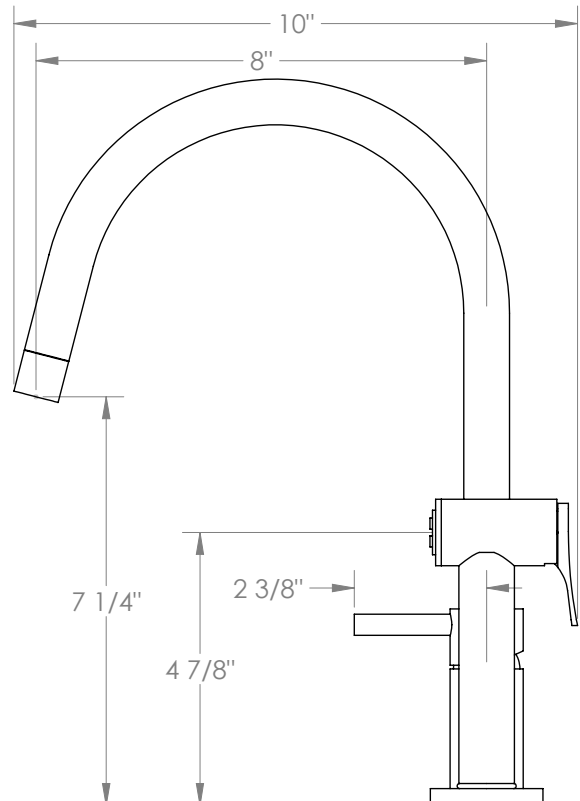

WATERMARK

BROOKLYN, NEW YORK

Available in all finishes shown on the [Watermark Designs website](https://www.watermarkdesigns.com)

Titanium

22-7.1.3GA-TIBV

Deck Mounted, Single Handle, Gooseneck
Faucet with Side Spray

- Side Spray Hose Length: 50" (Final Length May Vary)
- Fits Deck Up To 1-3/4" Thick
- Recommended Mounting Hole: 1-3/8"
- All Lead-Free Brass Construction
- Flow Rate: 1.75 GPM
- Ceramic Mixing Cartridge
- 360° Rotating Spout
- Professional Installation Required

Meets the applicable requirements of ASME A112.18.1-2005/CSA B125.1-05, entitled "Plumbing Supply Fittings".

Watermark Designs reserves the right to make revisions without notice to produce specifications. All product dimensions are nominal.