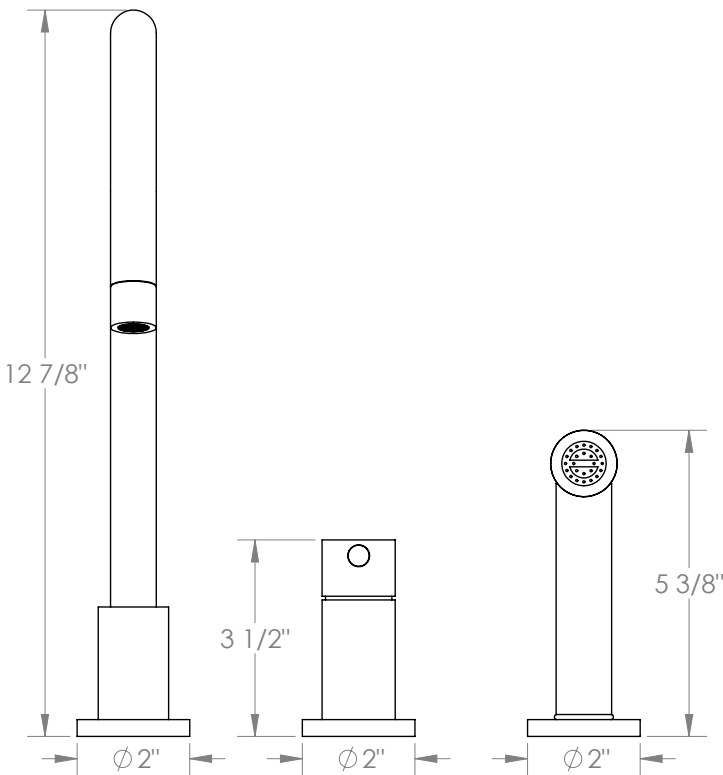

WATERMARK

BROOKLYN, NEW YORK

Available in all finishes shown on the [Watermark Designs website](https://www.watermarkdesigns.com)

Titanium

22-7.1.3GA-TIBV

Deck Mounted, Single Handle, Gooseneck
Faucet with Side Spray

- Side Spray Hose Length: 50" (Final Length May Vary)
- Fits Deck Up To 1-3/4" Thick
- Recommended Mounting Hole: 1-3/8"
- All Lead-Free Brass Construction
- Flow Rate: 1.75 GPM
- Ceramic Mixing Cartridge
- 360° Rotating Spout
- Professional Installation Required

Meets the applicable requirements of ASME A112.18.1-2005/CSA B125.1-05, entitled "Plumbing Supply Fittings".

Watermark Designs reserves the right to make revisions without notice to produce specifications. All product dimensions are nominal.