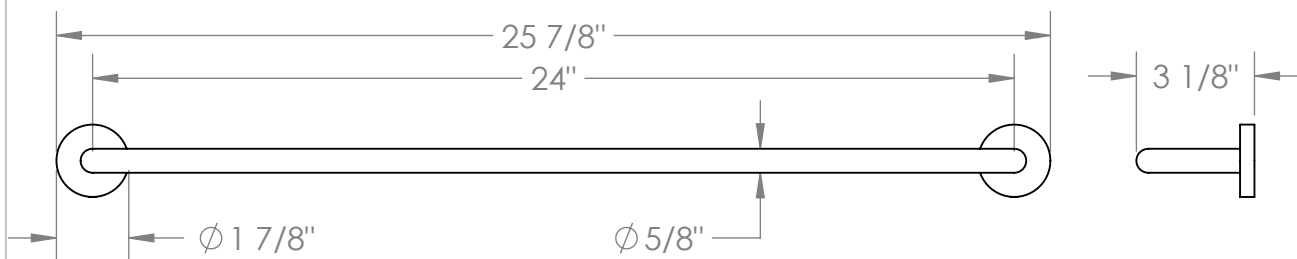

**22-0.1A**  
24" Towel Bar

Meets the applicable requirements of ASME A112.18.1-2005/CSA B125.1-05, entitled "Plumbing Supply Fittings"