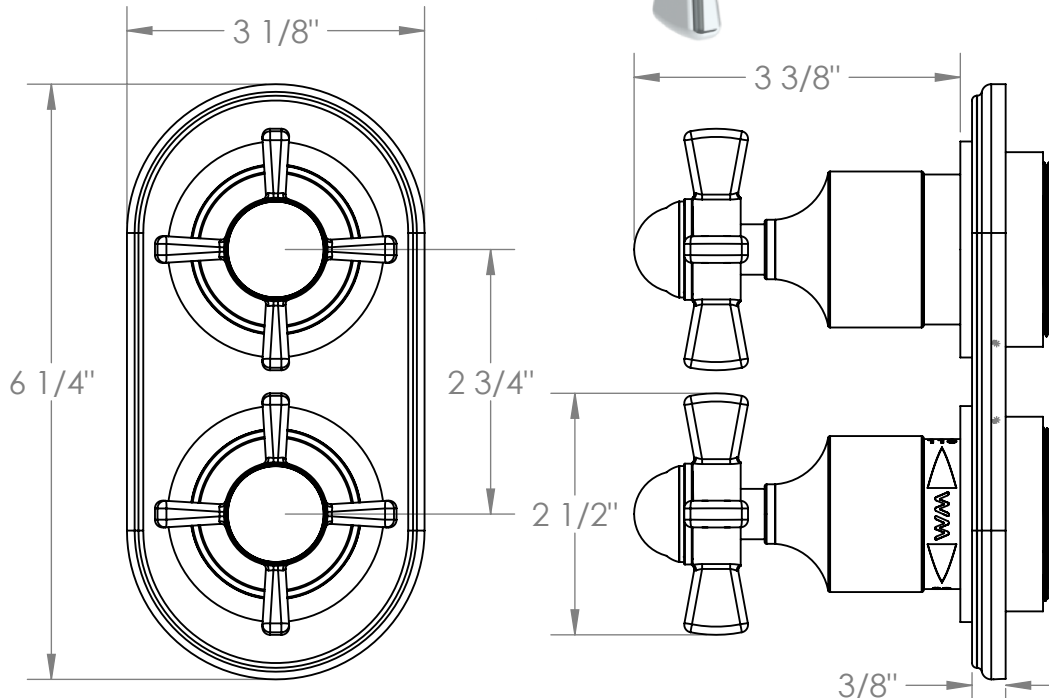

206-T25-S1

Wall Mounted Mini Thermostatic Trim Kit with Built-In Control

For use with SS-TH60, SS-TH70, and SS-TH80 concealed rough

Meets the applicable requirements of ASME A112.18.1-2005/CSA B125.1-05, entitled "Plumbing Supply Fittings"