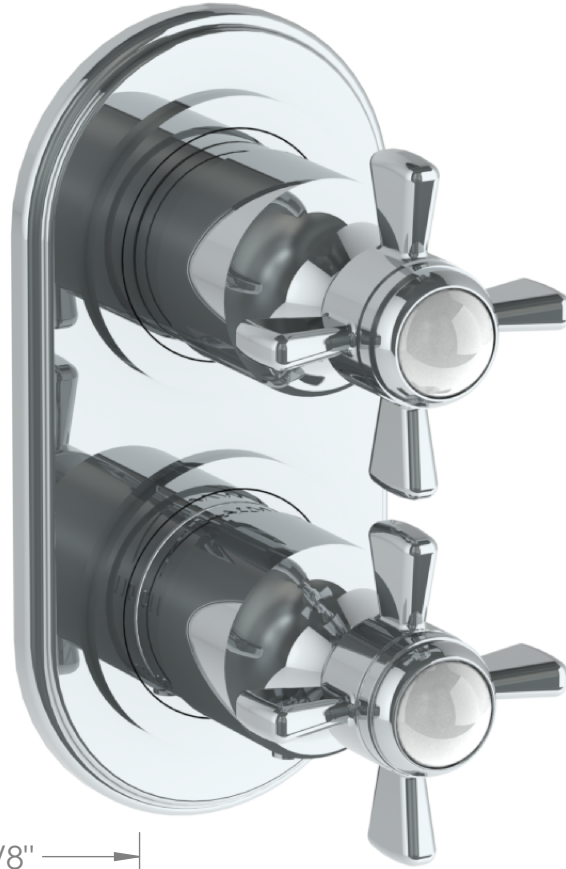

206-T25-S1

Wall Mounted Mini Thermostatic Trim Kit with Built-In Control

For use with SS-TH60, SS-TH70, and SS-TH80 concealed rough

Meets the applicable requirements of ASME A112.18.1-2005/CSA B125.1-05, entitled "Plumbing Supply Fittings"