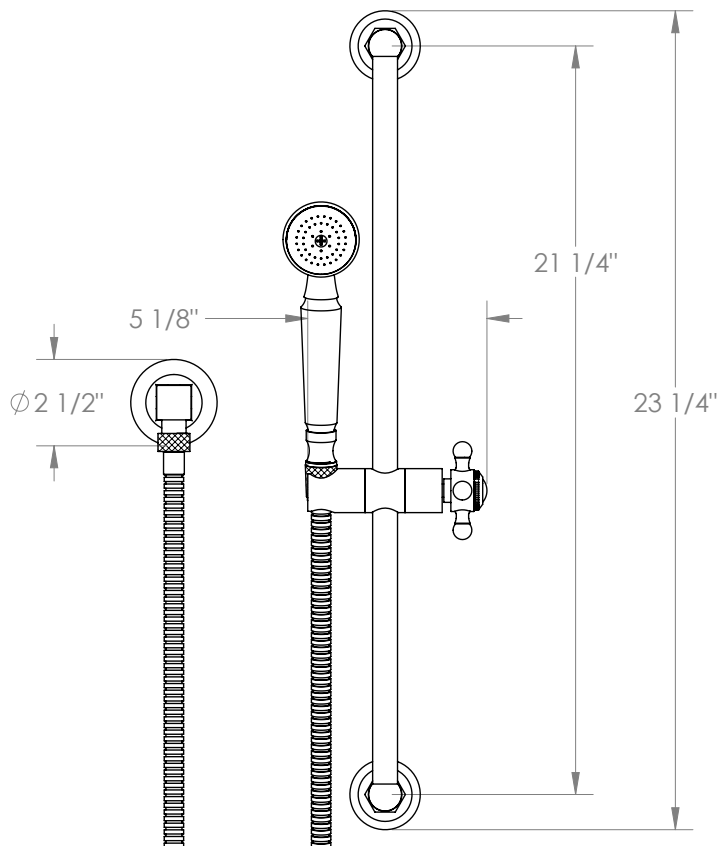

WATERMARK

BROOKLYN, NEW YORK

Paris 206-HSPB1-V

Positioning Bar Shower Kit with Hand Shower

- Handshower Flow Rate: 1.75 GPM
- Slide bar features an adjustable shower holder that can be set along length of bar and can be set at angle up to 45°
- Hose Length: 69"
- Includes two backflow preventers- one in the hand shower and one in the wall elbow

Includes The Following Components:

- Shower Positioning Bar: 321-6524
- Hand Shower: SH-S525B
- Wall Elbow: ELB-6001
- Shower Hose: DS-4079

Available in all finishes shown on the [Watermark Designs website](https://www.watermark-designs.com)

Meets the applicable requirements of ASME A112.18.1-2005/CSA B125.1-05, entitled "Plumbing Supply Fittings".

Watermark Designs reserves the right to make revisions without notice to produce specifications. All product dimensions are nominal.