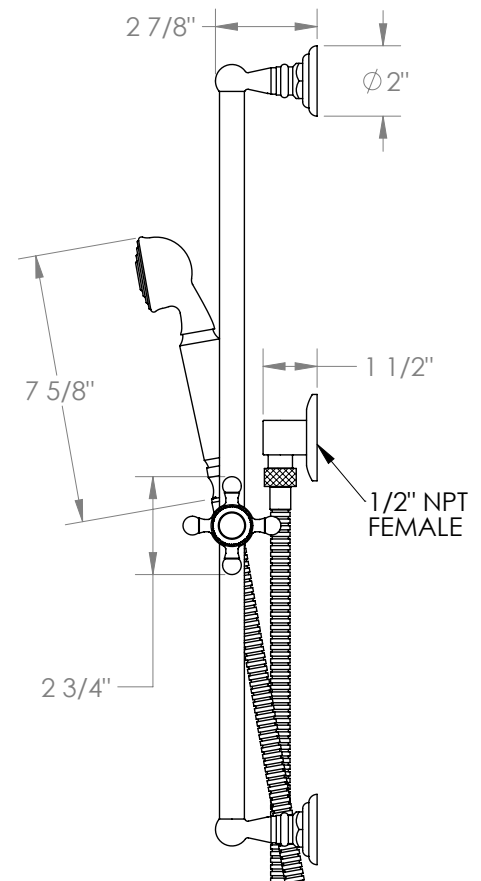

WATERMARK

BROOKLYN, NEW YORK

Paris 206-HSPB1-V

Positioning Bar Shower Kit with Hand Shower

- Handshower Flow Rate: 1.75 GPM
- Slide bar features an adjustable shower holder that can be set along length of bar and can be set at angle up to 45°
- Hose Length: 69"
- Includes two backflow preventers- one in the hand shower and one in the wall elbow

Includes The Following Components:

- Shower Positioning Bar: 321-6524
- Hand Shower: SH-S525B
- Wall Elbow: ELB-6001
- Shower Hose: DS-4079

Available in all finishes shown on the [Watermark Designs website](https://www.watermark-designs.com)

Meets the applicable requirements of ASME A112.18.1-2005/CSA B125.1-05, entitled "Plumbing Supply Fittings".

Watermark Designs reserves the right to make revisions without notice to produce specifications. All product dimensions are nominal.