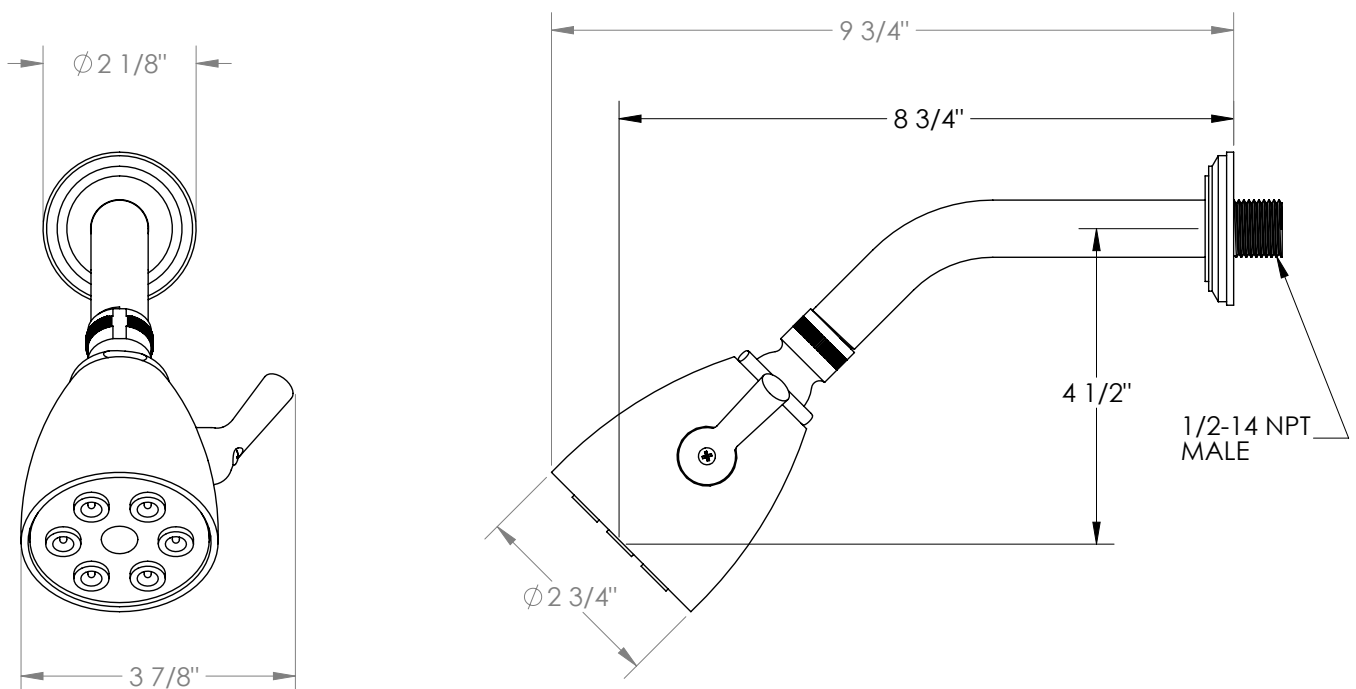

WATERMARK

BROOKLYN, NEW YORK

Paris

206-HAF

Wall Mounted Showerhead

- Flow Rate: 1.75 GPM at 80 psi
- Adjustable Plastic Nozzles
- Two Lever-Controlled Spray Patterns: Jet and Soak
- Includes: SS-403TRAF and SH-503.
- Professional Installation Required.

Available in all finishes shown on the [Watermark Designs website](#)

Meets the applicable requirements of ASME A112.18.1-2005/CSA B125.1-05, entitled "Plumbing Supply Fittings".

Watermark Designs reserves the right to make revisions without notice to product specifications. All product dimensions are nominal.