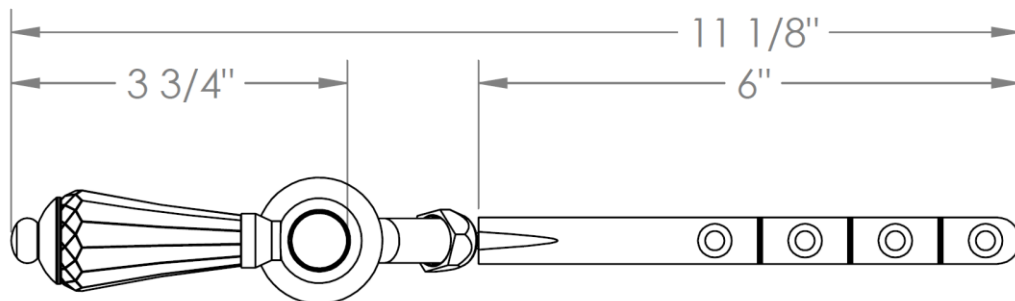

201-0.11-SWA

Tank Lever

Front, Side or Angle Mount

Note: Watermark cannot guarantee fit with any specific tank. Please check dimensions for compatibility

WATERMARK DESIGNS 6/21/2023