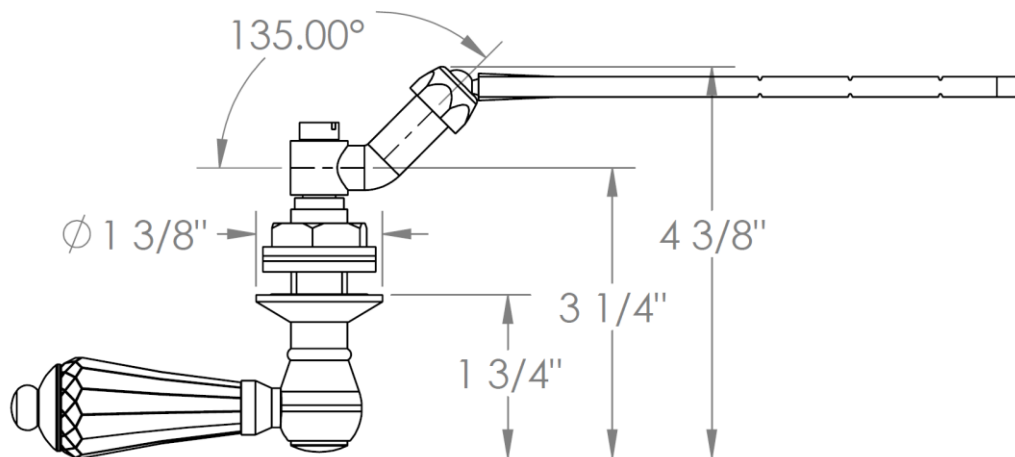

201-0.11-SWA

Tank Lever

Front, Side or Angle Mount

Note: Watermark cannot guarantee fit with any specific tank. Please check dimensions for compatibility

WATERMARK DESIGNS 6/21/2023