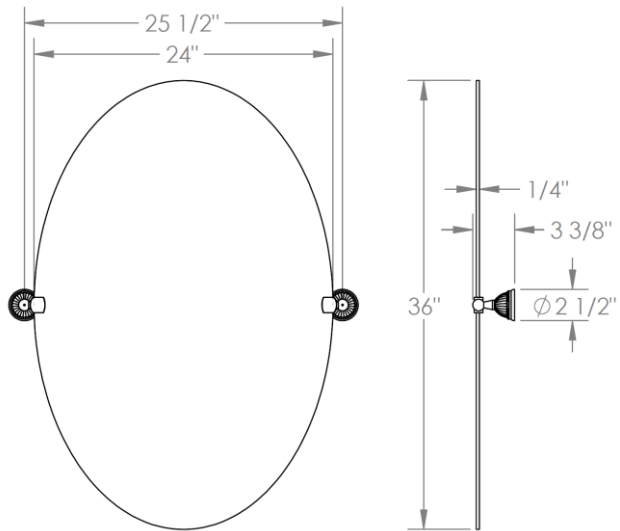

185-0.9B

Wall Mounted 24" x 36" Oval Pivot Mirror

WATERMARK DESIGNS 2/1/2019

350 Dewitt Ave Brooklyn NY 11207 USA T 718 257 2800 F 718 257 2144 info@watermark-designs.com