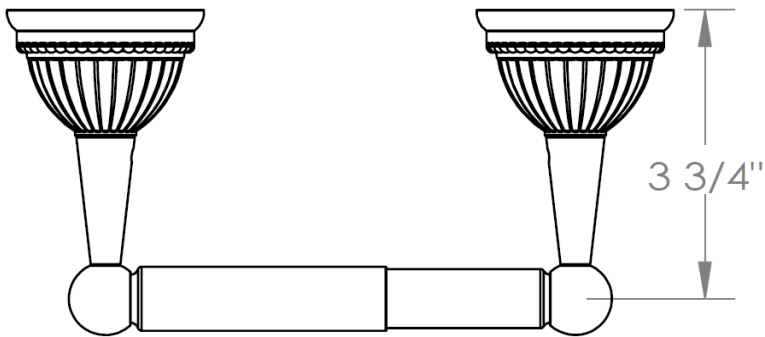

**185-0.4**  
Paper Holder

**WATERMARK DESIGNS 1/19/2015**