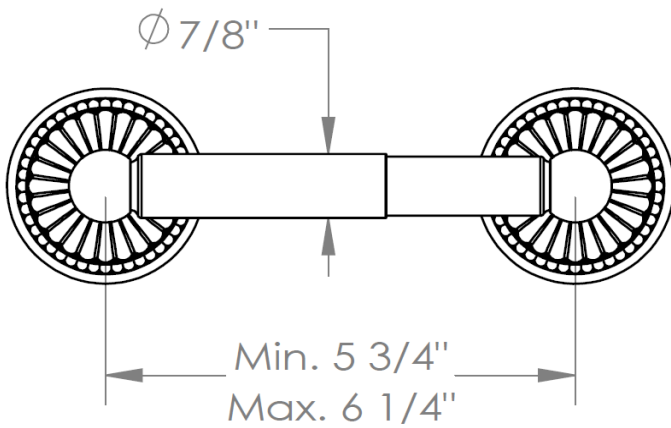

**185-0.4**  
Paper Holder

**WATERMARK DESIGNS 1/19/2015**