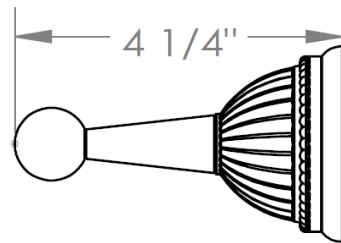

**185-0.4**  
Paper Holder

**WATERMARK DESIGNS 1/19/2015**