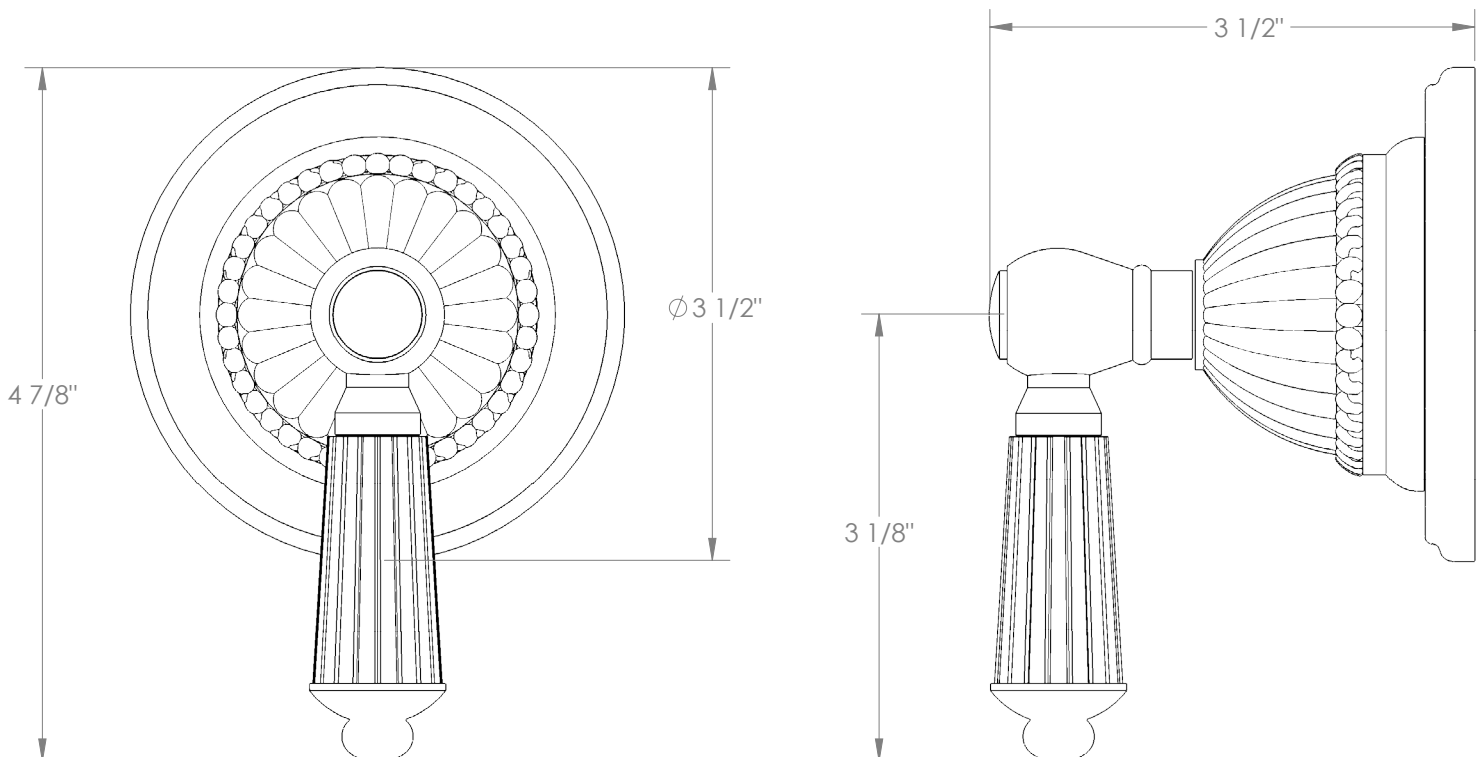

## Venetian 180-WTRTP-U

Wall Mounted Trim with Faceplate

- For use with the: SS-TS200-C, SS-TS200-H, SS-TS150-C, SS-TS150-H, SS-WD2, SS-WD3, SS-VCWD2, or SS-VCWD3 concealed rough
- Professional Installation Required

Available in all finishes shown on the [Watermark Designs website](#)

Meets the applicable requirements of ASME A112.18.1-2005/CSA B125.1-05, entitled "Plumbing Supply Fittings".

Watermark Designs reserves the right to make revisions without notice to produce specifications. All product dimensions are nominal.