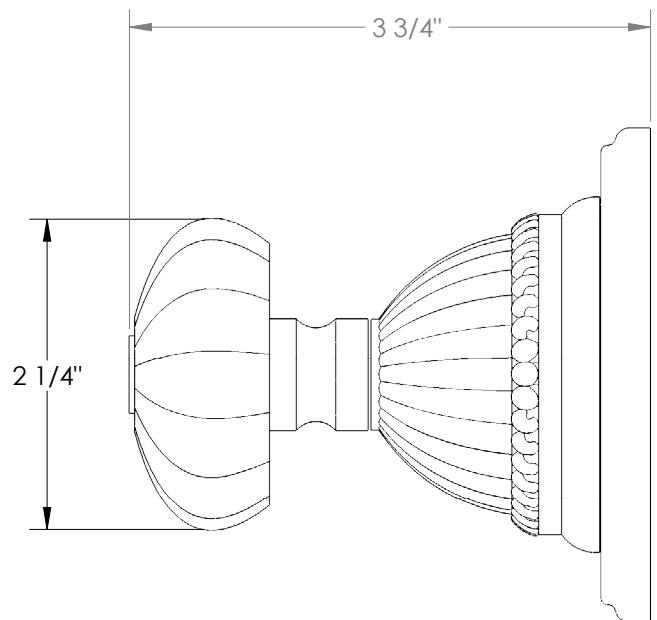

## Venetian 180-WTRTP-T

Wall Mounted Trim with Faceplate

- For use with the: SS-TS200-C, SS-TS200-H, SS-TS150-C, SS-TS150-H, SS-WD2, SS-WD3, SS-VCWD2, or SS-VCWD3 concealed rough
- Professional Installation Required

Available in all finishes shown on the [Watermark Designs website](#)

Meets the applicable requirements of ASME A112.18.1-2005/CSA B125.1-05, entitled "Plumbing Supply Fittings".

Watermark Designs reserves the right to make revisions without notice to produce specifications. All product dimensions are nominal.