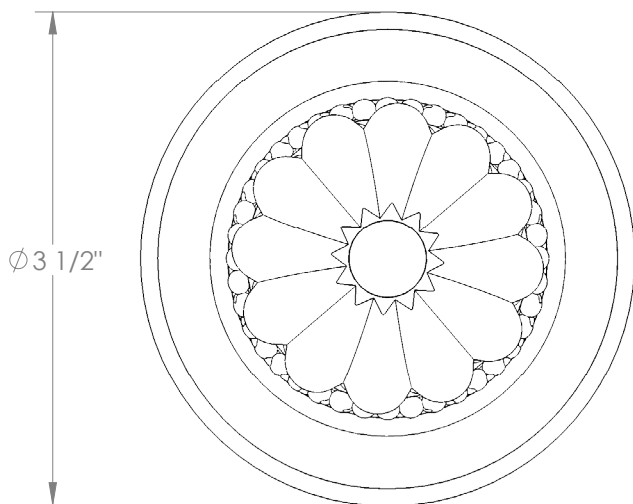

Meets the applicable requirements of ASME A112.18.1-2005/CSA B125.1-05, entitled "Plumbing Supply Fittings".

Watermark Designs reserves the right to make revisions without notice to produce specifications. All product dimensions are nominal.

03/2022

350 Dewitt Ave. Brooklyn, NY 11207 USA | T: 1 718 257 2800 | F: 1 718 257 2144 | customerservice@watermark-designs.com