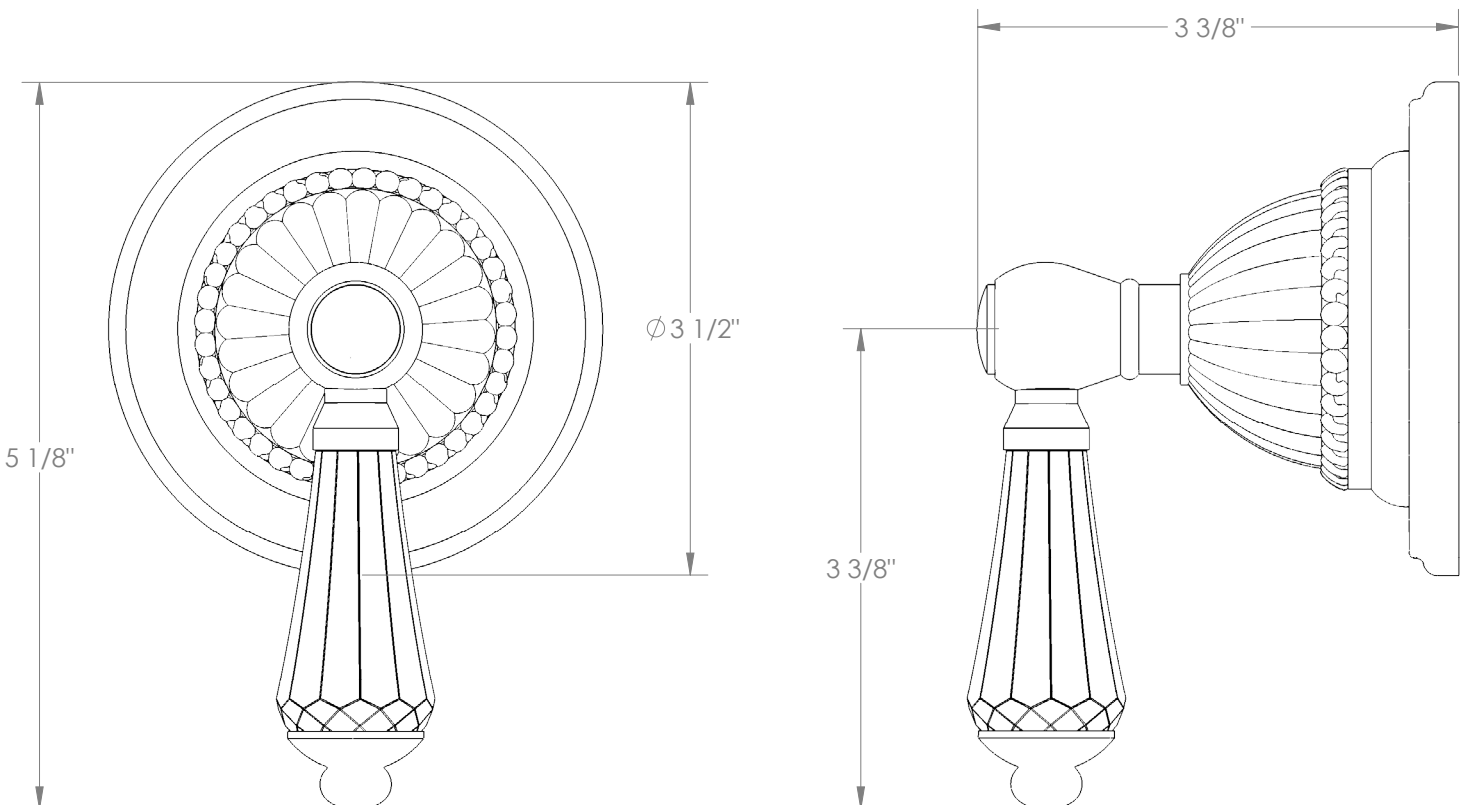

WATERMARK

BROOKLYN, NEW YORK

Venetian 180-WTRTP-SWU

Wall Mounted Trim with Faceplate

- For use with the: SS-TS200-C, SS-TS200-H, SS-TS150-C, SS-TS150-H, SS-WD2, SS-WD3, SS-VCWD2, or SS-VCWD3 concealed rough
- Professional Installation Required

Available in all finishes shown on the [Watermark Designs website](#)

Meets the applicable requirements of ASME A112.18.1-2005/CSA B125.1-05, entitled "Plumbing Supply Fittings".

Watermark Designs reserves the right to make revisions without notice to produce specifications. All product dimensions are nominal.