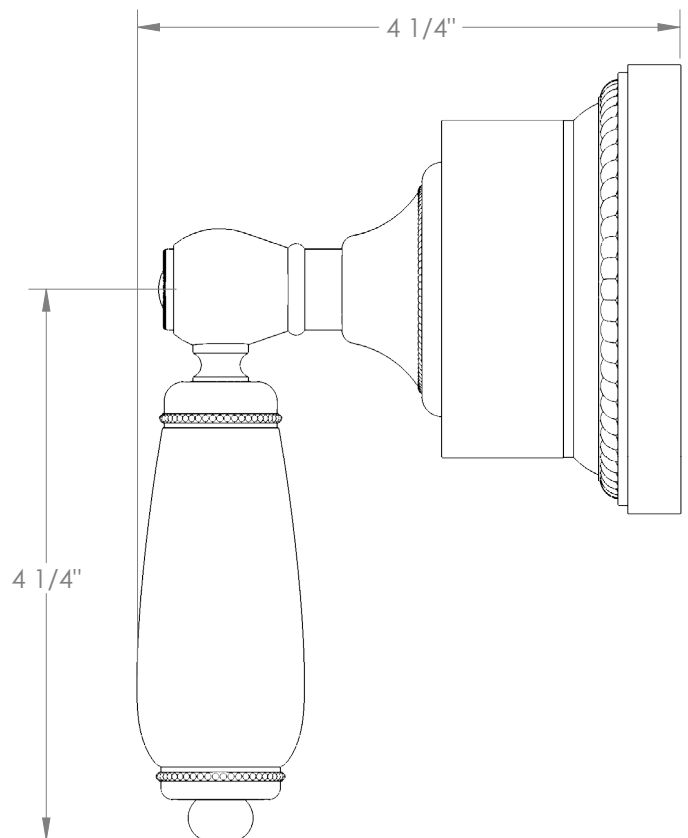

WATERMARK

BROOKLYN, NEW YORK

Venetian 180-WTRTP-DD

Wall Mounted Trim with Faceplate

- For use with the: SS-TS200-C, SS-TS200-H, SS-TS150-C, SS-TS150-H, SS-WD2, SS-WD3, SS-VCWD2, or SS-VCWD3 concealed rough
- Professional Installation Required

Available in all finishes shown on the [Watermark Designs website](#)

Meets the applicable requirements of ASME A112.18.1-2005/CSA B125.1-05, entitled "Plumbing Supply Fittings".

Watermark Designs reserves the right to make revisions without notice to produce specifications. All product dimensions are nominal.