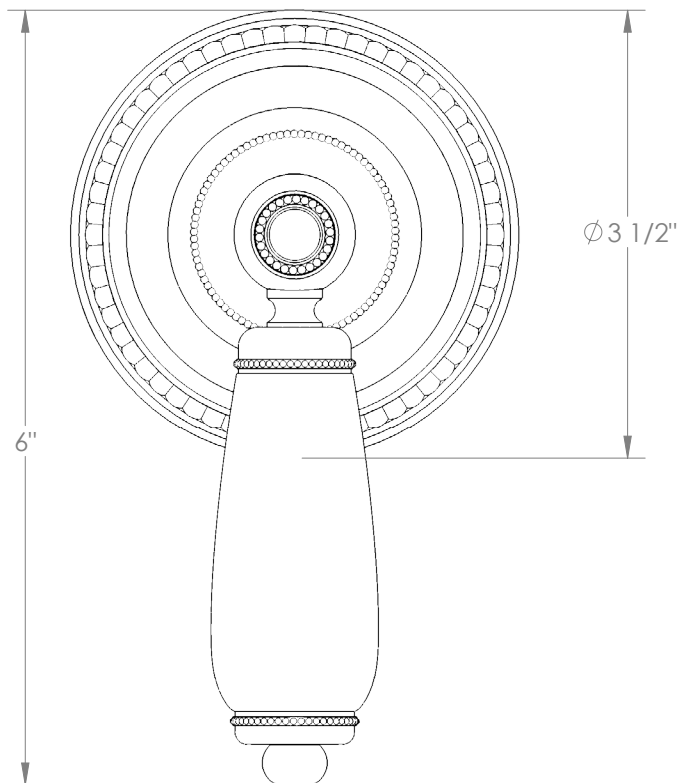

WATERMARK

BROOKLYN, NEW YORK

Venetian 180-WTRTP-DD

Wall Mounted Trim with Faceplate

- For use with the: SS-TS200-C, SS-TS200-H, SS-TS150-C, SS-TS150-H, SS-WD2, SS-WD3, SS-VCWD2, or SS-VCWD3 concealed rough
- Professional Installation Required

Available in all finishes shown on the [Watermark Designs website](#)

Meets the applicable requirements of ASME A112.18.1-2005/CSA B125.1-05, entitled "Plumbing Supply Fittings".

Watermark Designs reserves the right to make revisions without notice to produce specifications. All product dimensions are nominal.