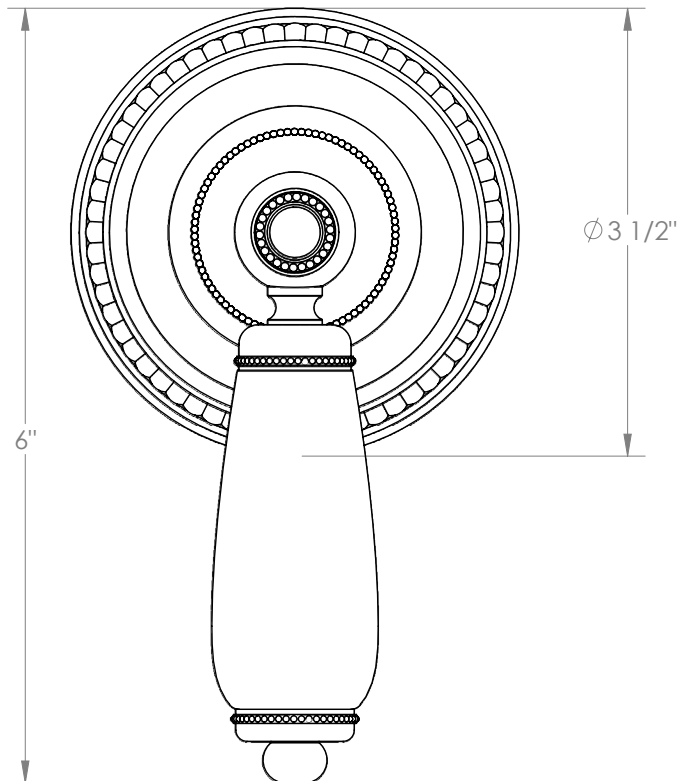

WATERMARK

BROOKLYN, NEW YORK

Venetian 180-WTRTP-CC

Wall Mounted Trim with Faceplate

- For use with the: SS-TS200-C, SS-TS200-H, SS-TS150-C, SS-TS150-H, SS-WD2, SS-WD3, SS-VCWD2, or SS-VCWD3 concealed rough
- Professional Installation Required

Available in all finishes shown on the [Watermark Designs website](https://www.watermark-designs.com)

Meets the applicable requirements of ASME A112.18.1-2005/CSA B125.1-05, entitled "Plumbing Supply Fittings".