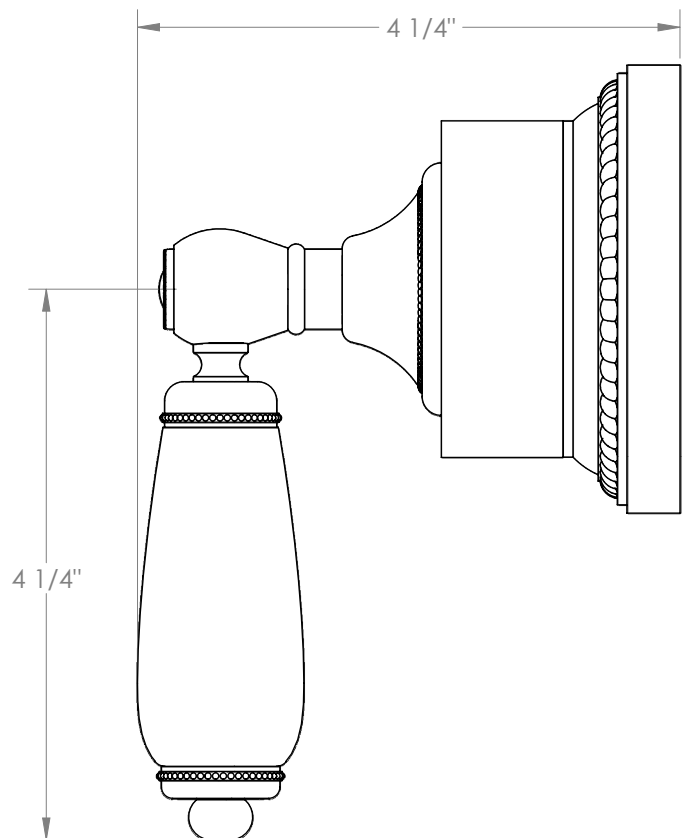

- For use with the: SS-TS200-C, SS-TS200-H, SS-TS150-C, SS-TS150-H, SS-WD2, SS-WD3, SS-VCWD2, or SS-VCWD3 concealed rough
- Professional Installation Required

Available in all finishes shown on the [Watermark Designs website](https://www.watermark-designs.com)