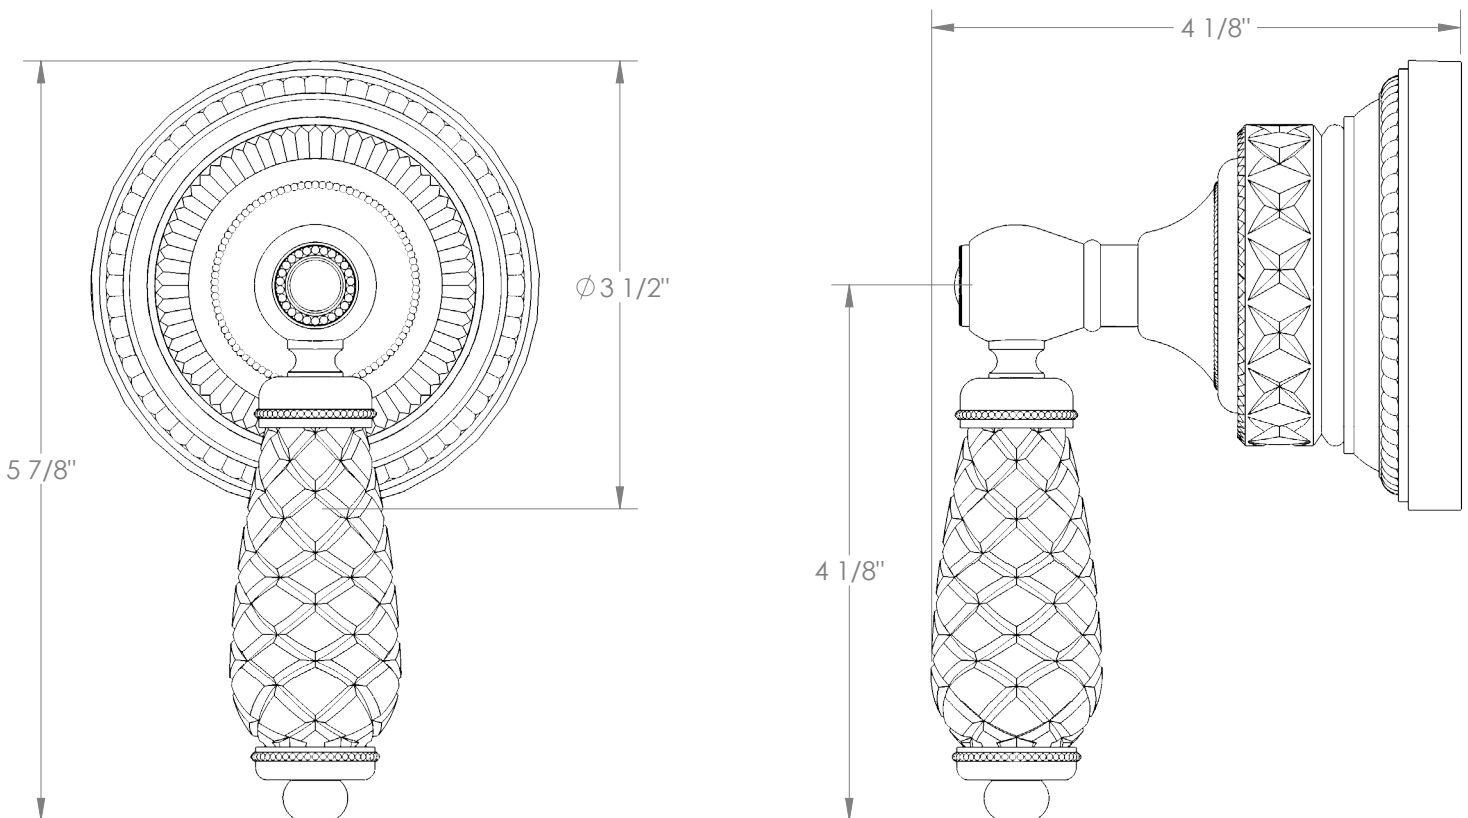

WATERMARK

BROOKLYN, NEW YORK

Venetian 180-WTRTP-BB

Wall Mounted Trim with Faceplate

- For use with the: SS-TS200-C, SS-TS200-H, SS-TS150-C, SS-TS150-H, SS-WD2, SS-WD3, SS-VCWD2, or SS-VCWD3 concealed rough
- Professional Installation Required

Available in all finishes shown on the [Watermark Designs website](#)

Meets the applicable requirements of ASME A112.18.1-2005/CSA B125.1-05, entitled "Plumbing Supply Fittings".

Watermark Designs reserves the right to make revisions without notice to produce specifications. All product dimensions are nominal.