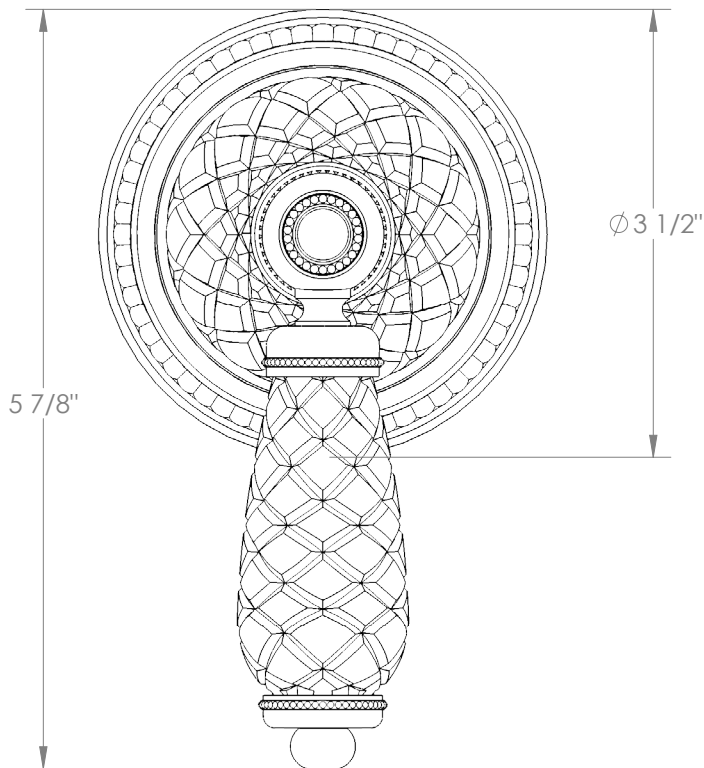

WATERMARK

BROOKLYN, NEW YORK

Venetian 180-WTRTP-AA

Wall Mounted Trim with Faceplate

- For use with the: SS-TS200-C, SS-TS200-H, SS-TS150-C, SS-TS150-H, SS-WD2, SS-WD3, SS-VCWD2, or SS-VCWD3 concealed rough
- Professional Installation Required

Available in all finishes shown on the [Watermark Designs website](#)

Meets the applicable requirements of ASME A112.18.1-2005/CSA B125.1-05, entitled "Plumbing Supply Fittings".

Watermark Designs reserves the right to make revisions without notice to produce specifications. All product dimensions are nominal.