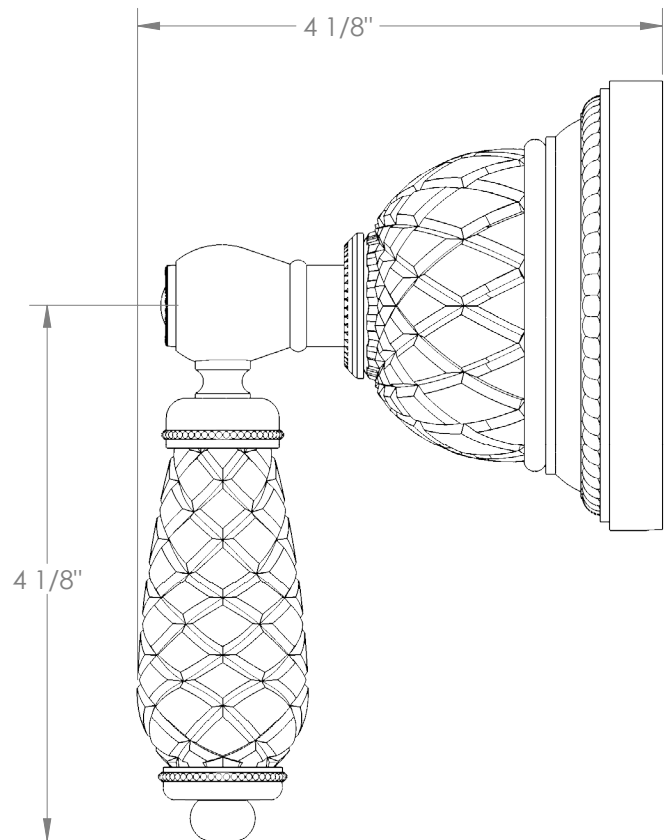

WATERMARK

BROOKLYN, NEW YORK

Venetian 180-WTRTP-AA

Wall Mounted Trim with Faceplate

- For use with the: SS-TS200-C, SS-TS200-H, SS-TS150-C, SS-TS150-H, SS-WD2, SS-WD3, SS-VCWD2, or SS-VCWD3 concealed rough
- Professional Installation Required

Available in all finishes shown on the [Watermark Designs website](#)

Meets the applicable requirements of ASME A112.18.1-2005/CSA B125.1-05, entitled "Plumbing Supply Fittings".

Watermark Designs reserves the right to make revisions without notice to produce specifications. All product dimensions are nominal.