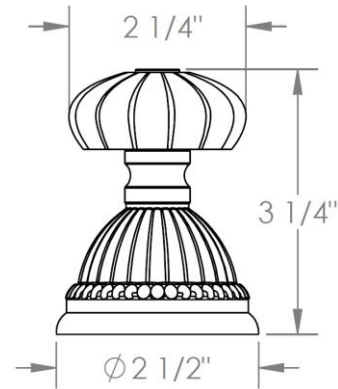

SWU - FLORENCE

T - TUSCANY

U- BOLOGNA