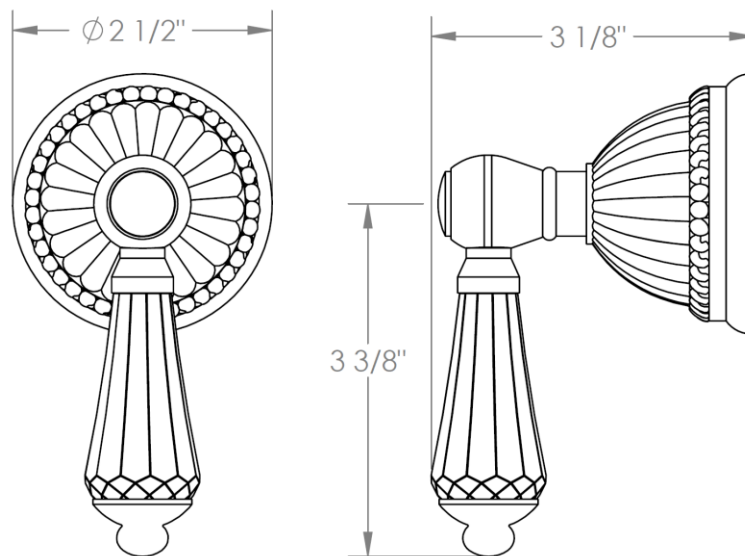

180-WTR-__

Wall Mounted Shower Trim

Includes Alignment Kit & Extension Kit

For use with SS-TS200-C, SS-TS200-H, SS-TS150-C, SS-TS150-H,
SS-WD2, SS-WD3, SS-VCWD2 or SS-VCWD3 concealed rough

HANDLE TRIM OPTIONS