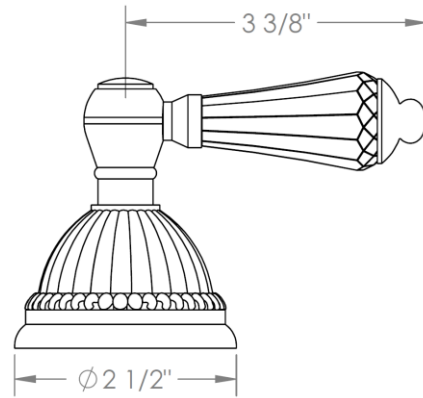

SWU - FLORENCE