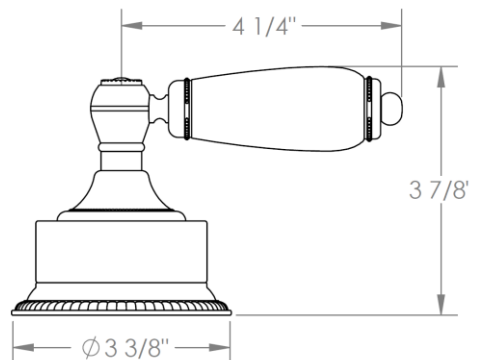

HANDLE TRIM OPTIONS

DD - NAPLES