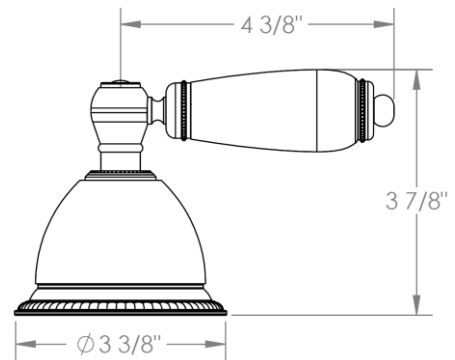

HANDLE TRIM OPTIONS

CC - POMPEI