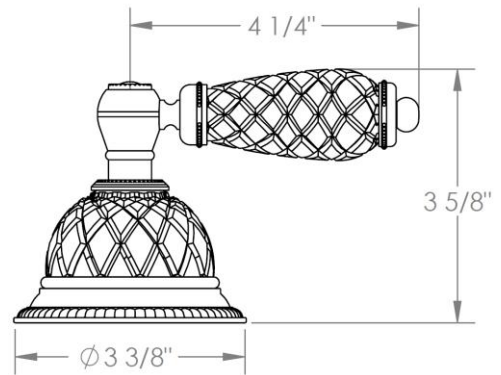

HANDLE TRIM OPTIONS

AA - VENICE