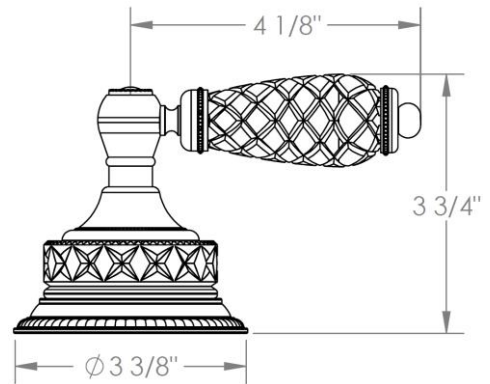

HANDLE TRIM OPTIONS

BB - GENOA