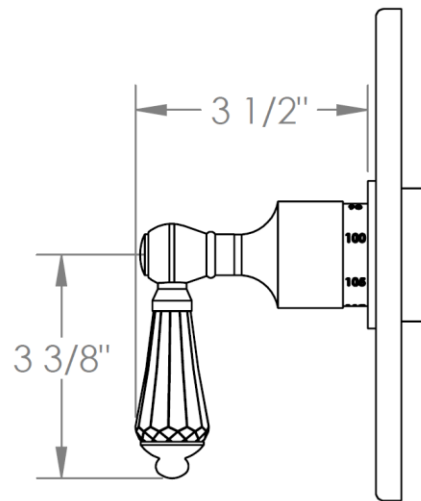

**180-T10-\_\_**

Trim Kit Only for Thermostatic Valve

For use with SS-TH1000 or SS-TH3000 concealed rough