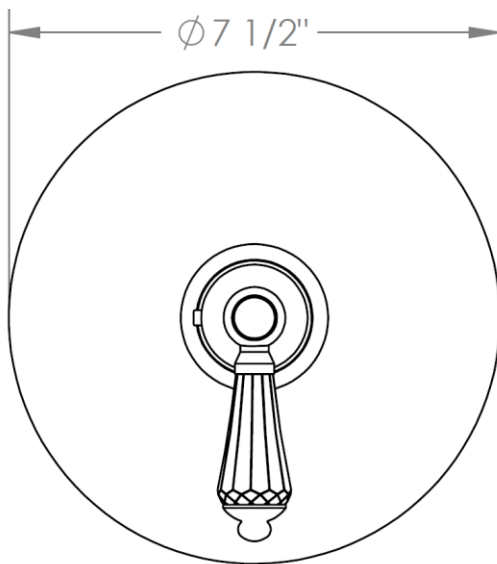

**180-T10-\_\_**

Trim Kit Only for Thermostatic Valve

For use with SS-TH1000 or SS-TH3000 concealed rough

## HANDLE TRIM OPTIONS

AA - VENICE  
BB - GENOA

CC - POMPEI  
DD - NAPLES

SWU - FLORENCE

T - TUSCANY

U - BOLOGNA