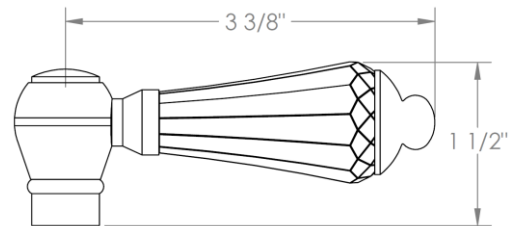

**180-T10-\_\_**

Trim Kit Only for Thermostatic Valve

For use with SS-TH1000 or SS-TH3000 concealed rough

## HANDLE TRIM OPTIONS

AA - VENICE  
BB - GENOA

CC - POMPEI  
DD - NAPLES

SWU - FLORENCE

T - TUSCANY

U - BOLOGNA