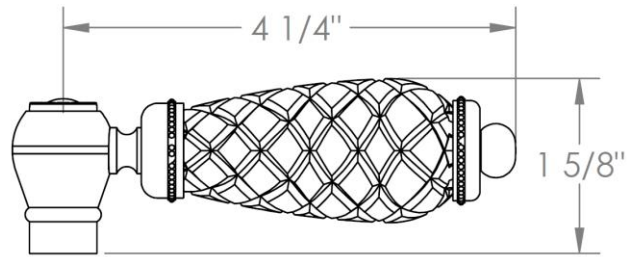

**180-T10-\_\_**

Trim Kit Only for Thermostatic Valve

For use with SS-TH1000 or SS-TH3000 concealed rough

## HANDLE TRIM OPTIONS

AA - VENICE  
BB - GENOA

CC - POMPEI  
DD - NAPLES

SWU - FLORENCE

T - TUSCANY

U - BOLOGNA