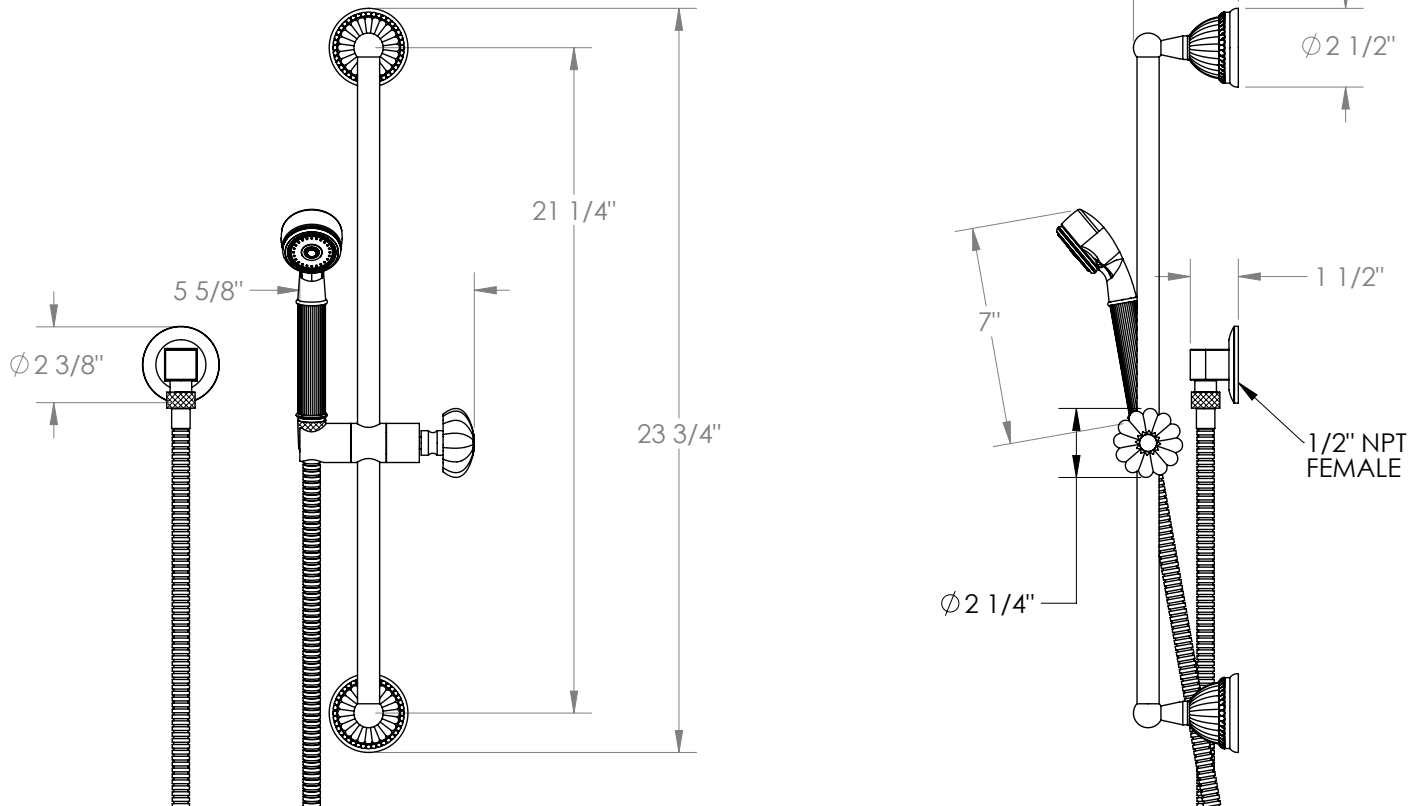

## Venetian 180-HSPB1-T

Positioning Bar Shower Kit with Hand Shower

- Handshower Flow Rate: 1.75 GPM
- Slide bar features an adjustable shower holder that can be set along length of bar and can be set at angle up to 45°
- Hose Length: 69"
- Includes two backflow preventers- one in the hand shower and one in the wall elbow

Includes The Following Components:

- Shower Positioning Bar: 180-6524
- Hand Shower: SH-S1000A1
- Wall Elbow: ELB-6001
- Shower Hose: DS-4079

Available in all finishes shown on the [Watermark Designs website](https://www.watermark-designs.com)

Meets the applicable requirements of ASME A112.18.1-2005/CSA B125.1-05, entitled "Plumbing Supply Fittings".

Watermark Designs reserves the right to make revisions without notice to produce specifications. All product dimensions are nominal.