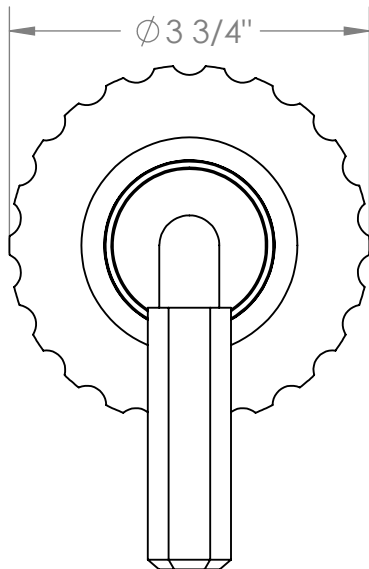

133-T15-JA4

Wall Mounted Miniature Thermostatic Shower Trim
For use with SS-TH500 concealed rough

Meets the applicable requirements of ASME A12.18.1-2005/CSA B125.1-05, entitled "Plumbing Supply Fittings"