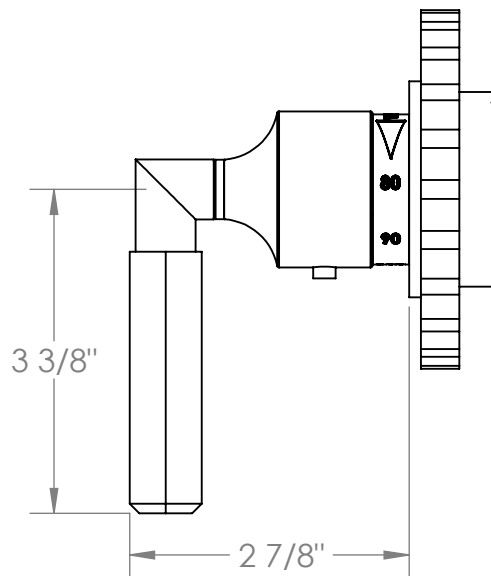

133-T15-JA4

Wall Mounted Miniature Thermostatic Shower Trim
For use with SS-TH500 concealed rough

Meets the applicable requirements of ASME A12.18.1-2005/CSA B125.1-05, entitled "Plumbing Supply Fittings"