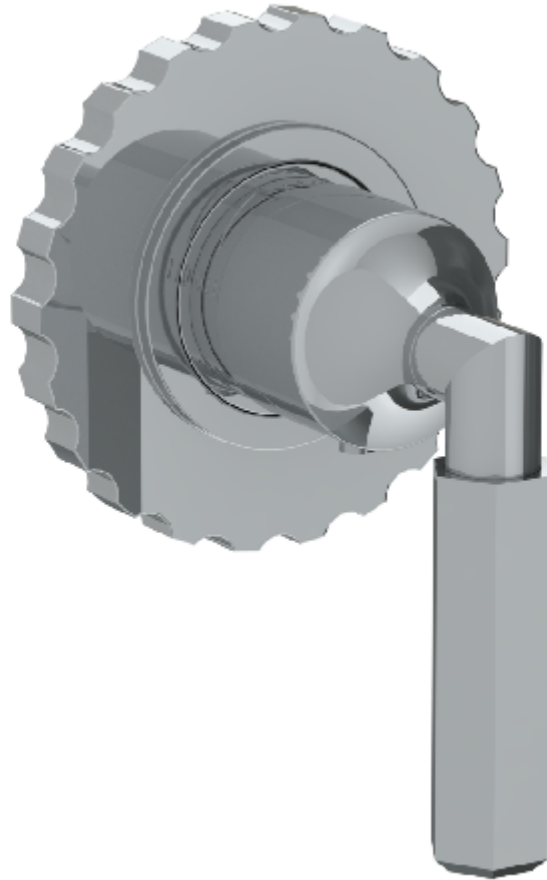

133-T15-JA4

Wall Mounted Miniature Thermostatic Shower Trim
For use with SS-TH500 concealed rough

Meets the applicable requirements of ASME A12.18.1-2005/CSA B125.1-05, entitled "Plumbing Supply Fittings"