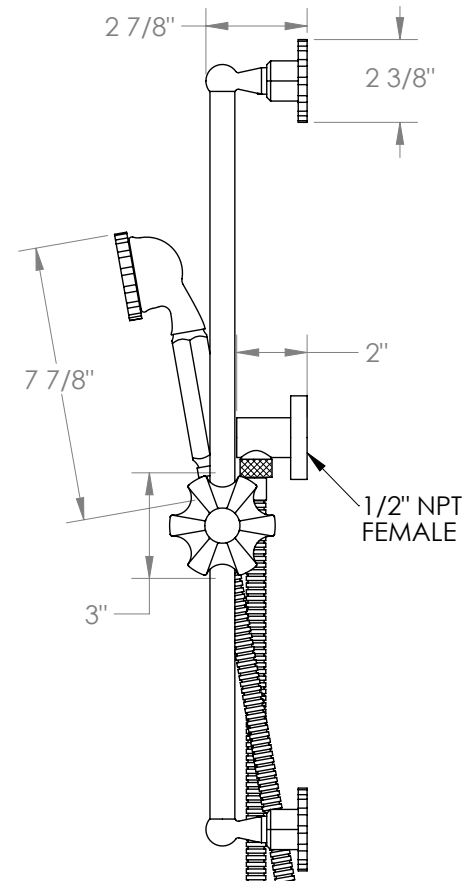

# WATERMARK

BROOKLYN, NEW YORK

James

133-HSPB1-JA6

Positioning Bar Shower Kit with Hand Shower

- Handshower Flow Rate: 1.75 GPM
- Slide bar features an adjustable shower holder that can be set along length of bar and can be set at angle up to 45°
- Hose Length: 69"
- Includes two backflow preventers- one in the hand shower and one in the wall elbow

Includes The Following Components:

- Shower Positioning Bar: 133-6524
- Hand Shower: SH-GOR30
- Wall Elbow: ELB-6001
- Shower Hose: DS-4079

Available in all finishes shown on the [Watermark Designs website](https://www.watermark-designs.com)

Meets the applicable requirements of ASME A112.18.1-2005/CSA B125.1-05, entitled "Plumbing Supply Fittings".

Watermark Designs reserves the right to make revisions without notice to produce specifications. All product dimensions are nominal.