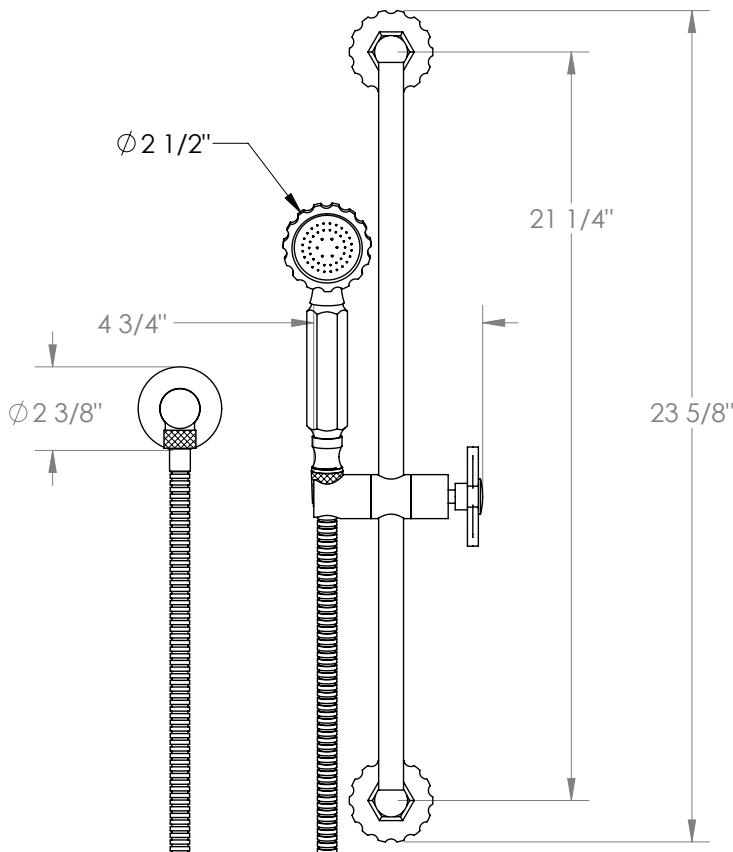

# WATERMARK

BROOKLYN, NEW YORK

James

133-HSPB1-JA6

Positioning Bar Shower Kit with Hand Shower

- Handshower Flow Rate: 1.75 GPM
- Slide bar features an adjustable shower holder that can be set along length of bar and can be set at angle up to 45°
- Hose Length: 69"
- Includes two backflow preventers- one in the hand shower and one in the wall elbow

Includes The Following Components:

- Shower Positioning Bar: 133-6524
- Hand Shower: SH-GOR30
- Wall Elbow: ELB-6001
- Shower Hose: DS-4079

Available in all finishes shown on the [Watermark Designs website](https://www.watermark-designs.com)

Meets the applicable requirements of ASME A112.18.1-2005/CSA B125.1-05, entitled "Plumbing Supply Fittings".

Watermark Designs reserves the right to make revisions without notice to produce specifications. All product dimensions are nominal.