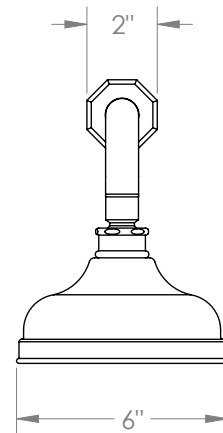

WATERMARK

BROOKLYN, NEW YORK

James

133-HAF.1

Wall Mounted Showerhead

- Flow Rate: 1.75 GPM at 80 psi
- Self-Cleaning Silicone Jets
- Includes: SS-OC703AF and SH-RH070.
- Professional Installation Required.

Available in all finishes shown on the [Watermark Designs website](#)

1/2"-14 NPT MALE

Meets the applicable requirements of ASME A112.18.1-2005/CSA B125.1-05, entitled "Plumbing Supply Fittings".

Watermark Designs reserves the right to make revisions without notice to product specifications. All product dimensions are nominal.