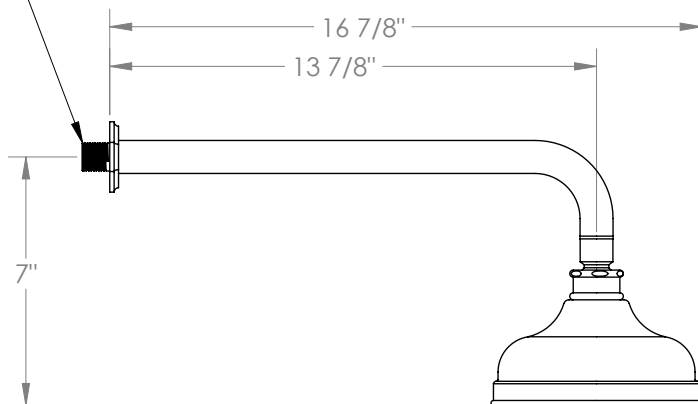

WATERMARK

BROOKLYN, NEW YORK

James

133-HAF.1

Wall Mounted Showerhead

- Flow Rate: 1.75 GPM at 80 psi
- Self-Cleaning Silicone Jets
- Includes: SS-OC703AF and SH-RH070.
- Professional Installation Required.

Available in all finishes shown on the [Watermark Designs website](#)

1/2"-14 NPT MALE

Meets the applicable requirements of ASME A112.18.1-2005/CSA B125.1-05, entitled "Plumbing Supply Fittings".

Watermark Designs reserves the right to make revisions without notice to product specifications. All product dimensions are nominal.