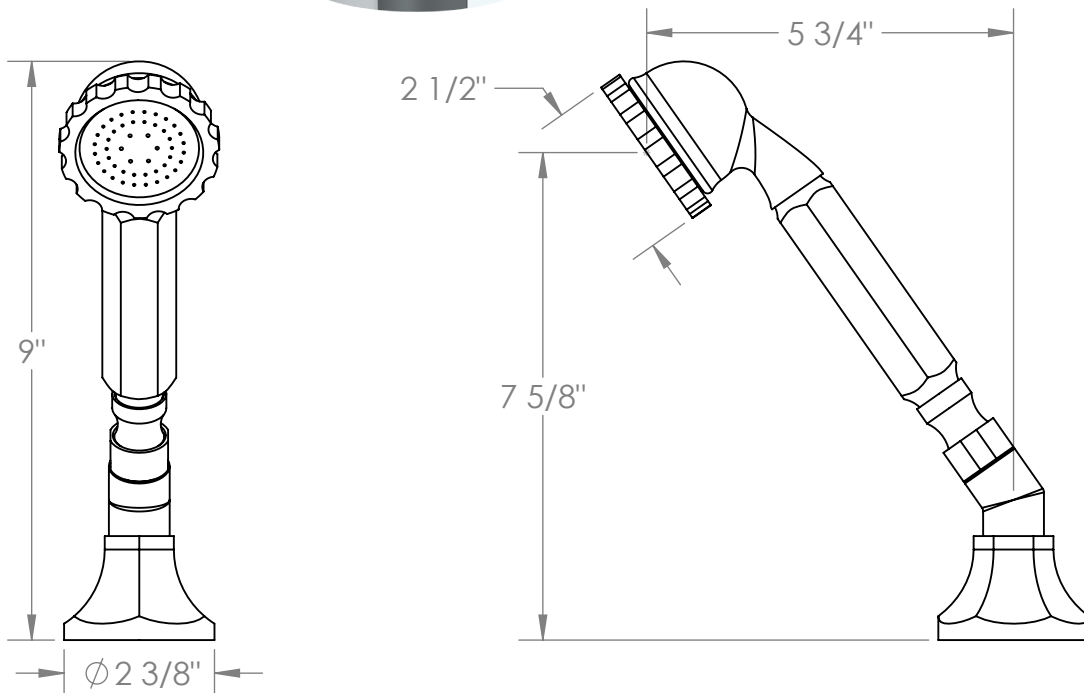

### 133-DHS

Deck Mounted Pull Out Hand Shower Set

Includes DM-3079 hose

Flow Rate: 1.75 GPM

Meets the applicable requirements of ASME A112.18.1-2005/CSA B125.1-05, entitled "Plumbing Supply Fittings"

**WATERMARK** DESIGNS 1/11/2022