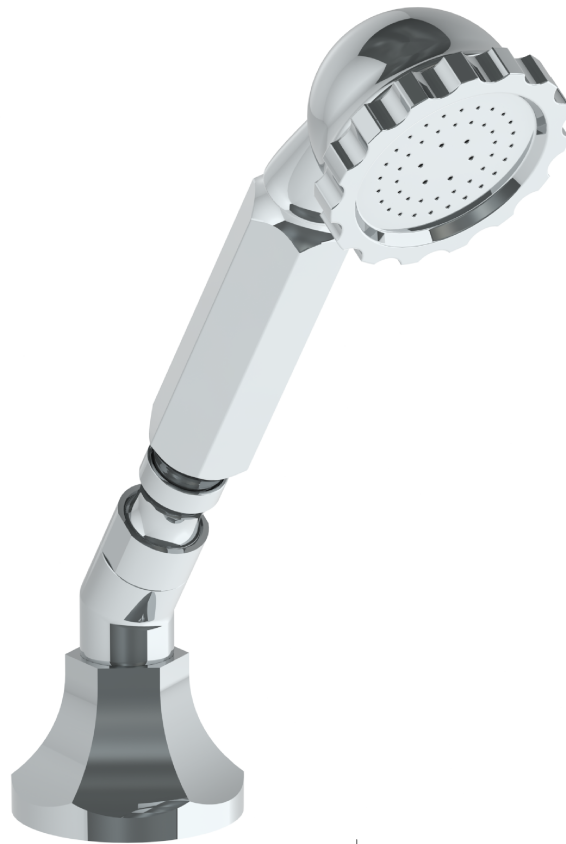

### 133-DHS

Deck Mounted Pull Out Hand Shower Set

Includes DM-3079 hose

Flow Rate: 1.75 GPM

Meets the applicable requirements of ASME A112.18.1-2005/CSA B125.1-05, entitled "Plumbing Supply Fittings"

**WATERMARK** DESIGNS 1/11/2022