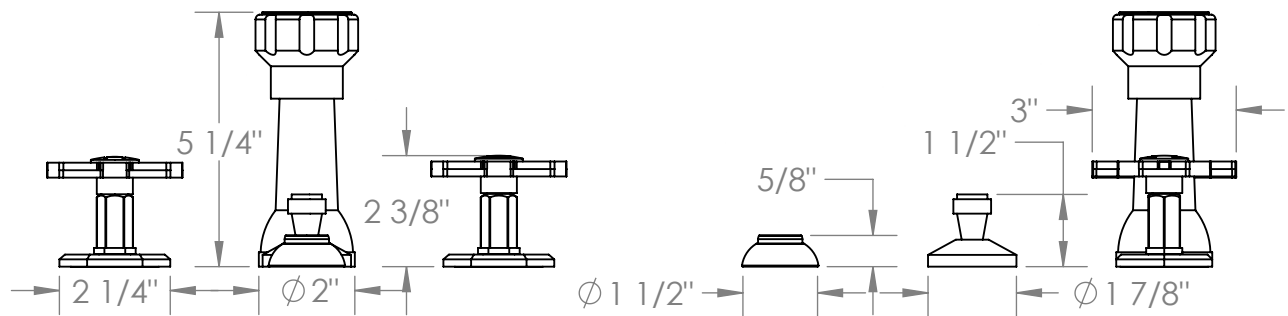

133-4-JA6

Deck Mounted 4 Hold Bidet Set
Include MPU7 pop-up drain

Meets the applicable requirements of ASME A112.18.1-2005/CSA B125.1-05, entitled "Plumbing Supply Fittings"