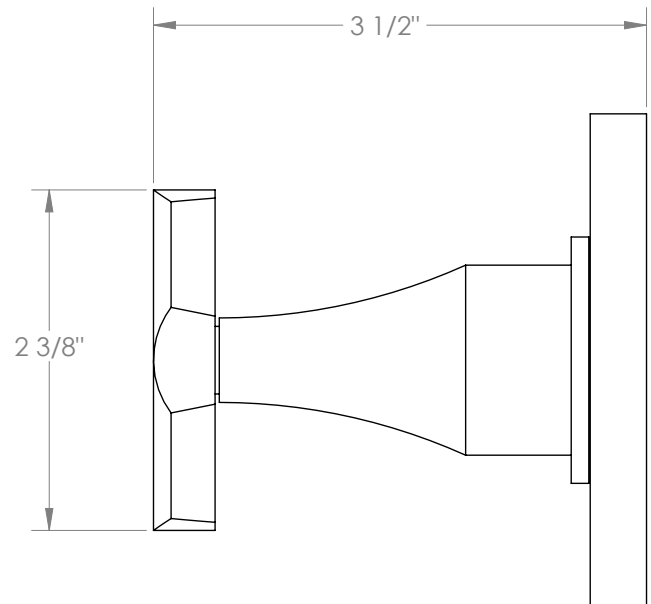

WATERMARK

BROOKLYN, NEW YORK

Chelsea 125-WTRTP-BG5

Wall Mounted Trim with Faceplate

- For use with the: SS-TS200-C, SS-TS200-H, SS-TS150-C, SS-TS150-H, SS-WD2, SS-WD3, SS-VCWD2, or SS-VCWD3 concealed rough
- Professional Installation Required

Available in all finishes shown on the [Watermark Designs website](#)

Meets the applicable requirements of ASME A112.18.1-2005/CSA B125.1-05, entitled "Plumbing Supply Fittings".

Watermark Designs reserves the right to make revisions without notice to produce specifications. All product dimensions are nominal.