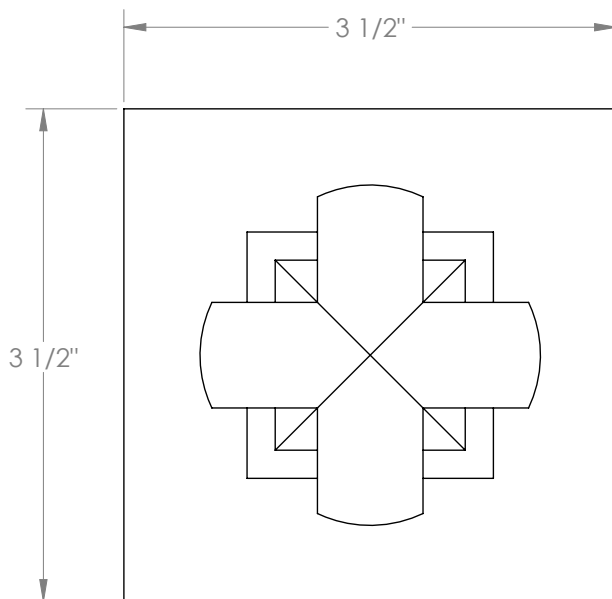

WATERMARK

BROOKLYN, NEW YORK

Chelsea 125-WTRTP-BG5

Wall Mounted Trim with Faceplate

- For use with the: SS-TS200-C, SS-TS200-H, SS-TS150-C, SS-TS150-H, SS-WD2, SS-WD3, SS-VCWD2, or SS-VCWD3 concealed rough
- Professional Installation Required

Available in all finishes shown on the [Watermark Designs website](#)

Meets the applicable requirements of ASME A112.18.1-2005/CSA B125.1-05, entitled "Plumbing Supply Fittings".

Watermark Designs reserves the right to make revisions without notice to produce specifications. All product dimensions are nominal.