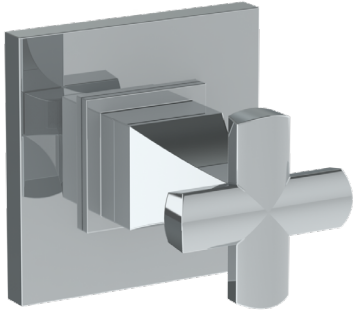

WATERMARK

BROOKLYN, NEW YORK

Chelsea 125-WTRTP-BG5

Wall Mounted Trim with Faceplate

- For use with the: SS-TS200-C, SS-TS200-H, SS-TS150-C, SS-TS150-H, SS-WD2, SS-WD3, SS-VCWD2, or SS-VCWD3 concealed rough
- Professional Installation Required

Available in all finishes shown on the [Watermark Designs website](#)

Meets the applicable requirements of ASME A112.18.1-2005/CSA B125.1-05, entitled "Plumbing Supply Fittings".

Watermark Designs reserves the right to make revisions without notice to produce specifications. All product dimensions are nominal.