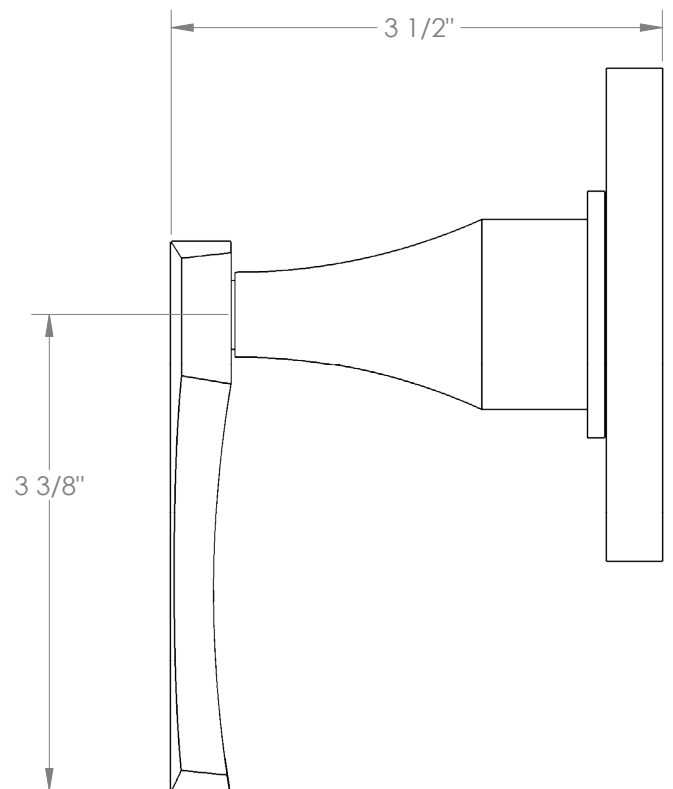

## Chelsea 125-WTRTP-BG4

Wall Mounted Trim with Faceplate

- For use with the: SS-TS200-C, SS-TS200-H, SS-TS150-C, SS-TS150-H, SS-WD2, SS-WD3, SS-VCWD2, or SS-VCWD3 concealed rough
- Professional Installation Required

Available in all finishes shown on the [Watermark Designs website](#)

Meets the applicable requirements of ASME A112.18.1-2005/CSA B125.1-05, entitled "Plumbing Supply Fittings".

Watermark Designs reserves the right to make revisions without notice to produce specifications. All product dimensions are nominal.