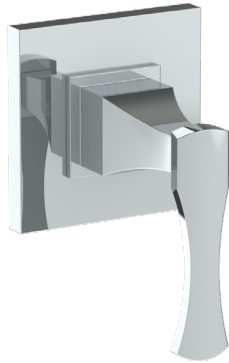

## Chelsea 125-WTRTP-BG4

Wall Mounted Trim with Faceplate

- For use with the: SS-TS200-C, SS-TS200-H, SS-TS150-C, SS-TS150-H, SS-WD2, SS-WD3, SS-VCWD2, or SS-VCWD3 concealed rough
- Professional Installation Required