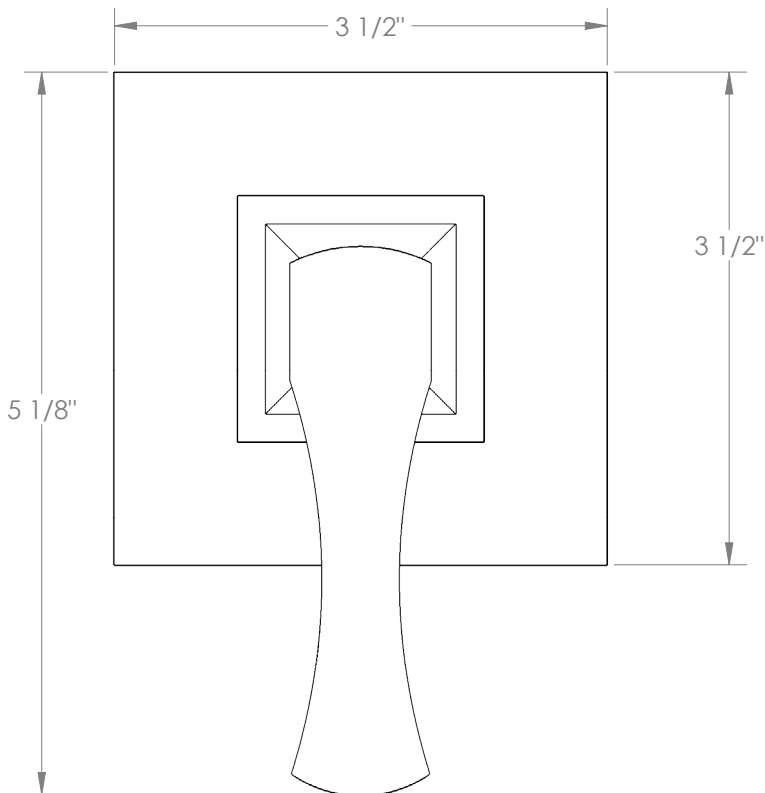

## Chelsea 125-WTRTP-BG4

Wall Mounted Trim with Faceplate

- For use with the: SS-TS200-C, SS-TS200-H, SS-TS150-C, SS-TS150-H, SS-WD2, SS-WD3, SS-VCWD2, or SS-VCWD3 concealed rough
- Professional Installation Required

Available in all finishes shown on the [Watermark Designs website](#)

Meets the applicable requirements of ASME A112.18.1-2005/CSA B125.1-05, entitled "Plumbing Supply Fittings".

Watermark Designs reserves the right to make revisions without notice to produce specifications. All product dimensions are nominal.