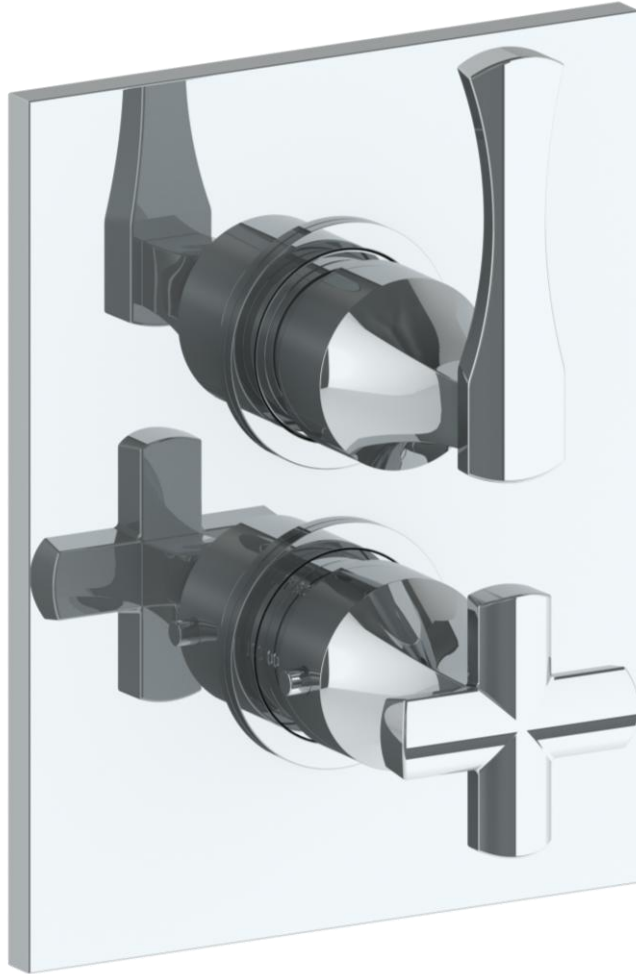

**125-T20-**

Trim Kit Only for Thermostatic Valve with Built-In Control

Requires SS-TH2000, SS-TH4000, SS-THVD2 or SS-THVD3 concealed rough

Note: For use with SS-THVD3 concealed rough, handle trim BG5 must be specified

HANDLE TRIM OPTIONS

BG4 - JOYCE

BG5 - MARKET