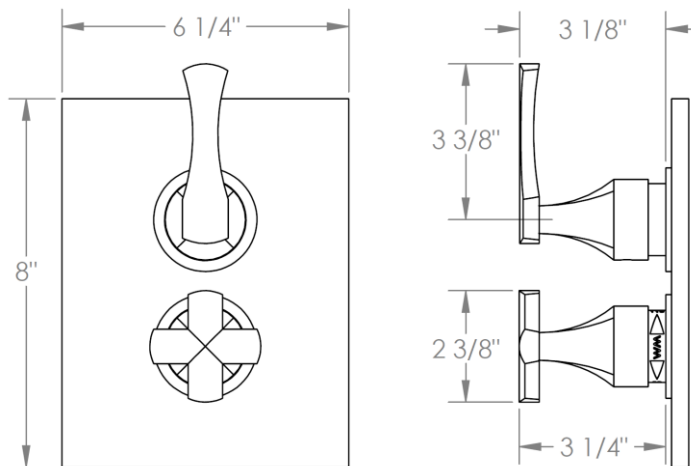

**125-T20-**

Trim Kit Only for Thermostatic Valve with Built-In Control

Requires SS-TH2000, SS-TH4000, SS-THVD2 or SS-THVD3 concealed rough

Note: For use with SS-THVD3 concealed rough, handle trim BG5 must be specified