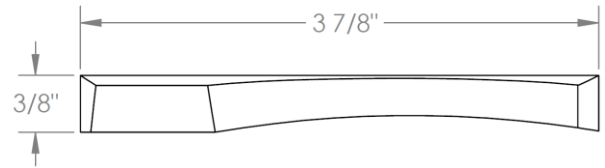

HANDLE TRIM OPTIONS

BG4 - JOYCE