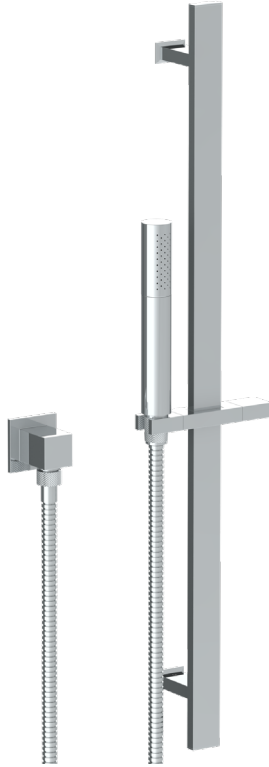

## Chelsea 125-HSPB1

Positioning Bar Shower Kit with Hand Shower

- Handshower Flow Rate: 1.75 GPM
- Slide bar features an adjustable shower holder that can be set along length of bar and can be set at angle up to 45°
- Hose Length: 69"
- Includes two backflow preventers- one in the hand shower and one in the wall elbow

Includes The Following Components:

- Shower Positioning Bar: PB-9524
- Hand Shower: SH-TIT30
- Wall Elbow: ELB-SQ2
- Shower Hose: DS-4079

Available in all finishes shown on the [Watermark Designs website](https://www.watermark-designs.com)