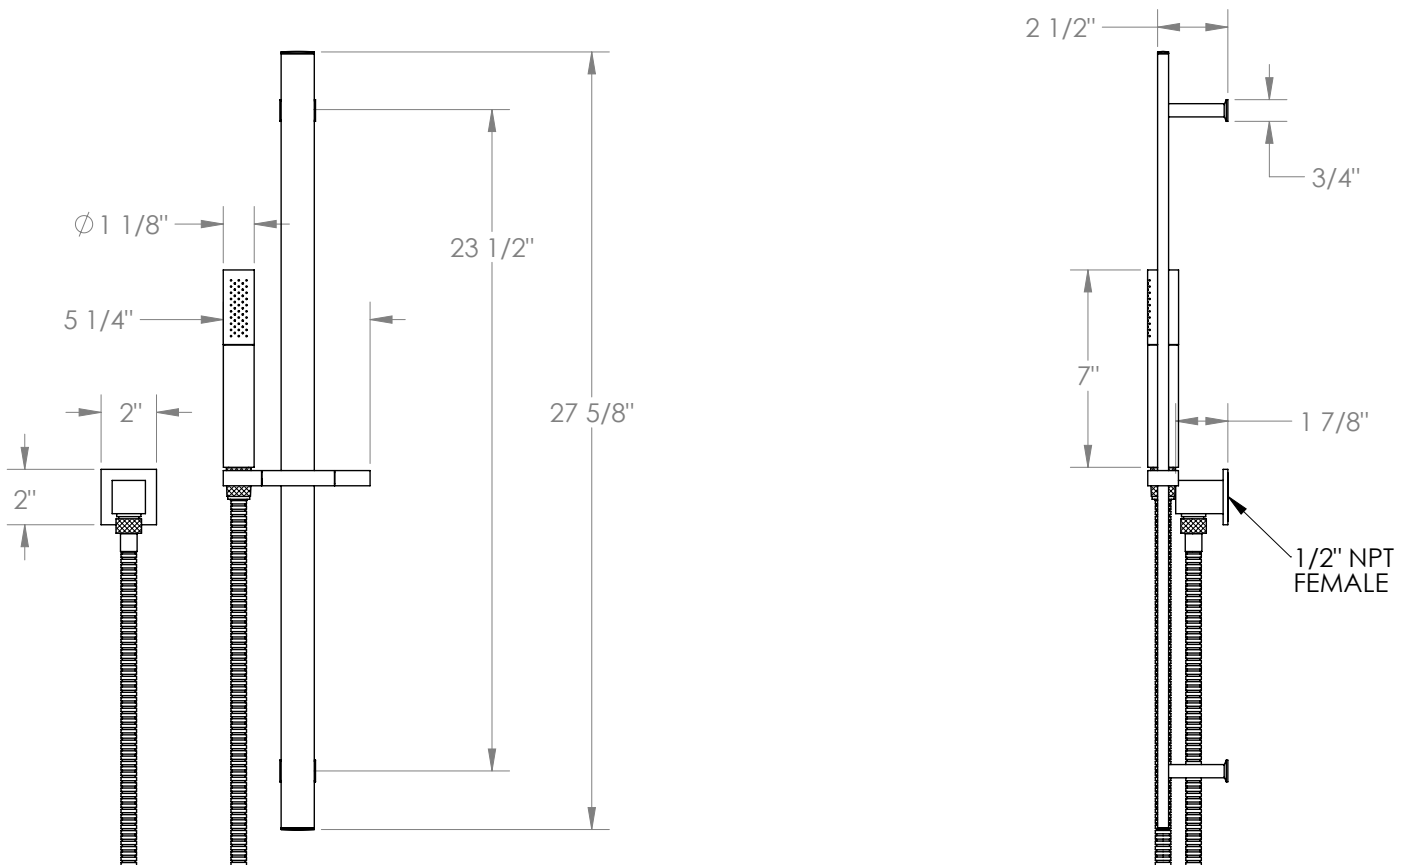

## Chelsea 125-HSPB1

Positioning Bar Shower Kit with Hand Shower

- Handshower Flow Rate: 1.75 GPM
- Slide bar features an adjustable shower holder that can be set along length of bar and can be set at angle up to 45°
- Hose Length: 69"
- Includes two backflow preventers- one in the hand shower and one in the wall elbow

Includes The Following Components:

- Shower Positioning Bar: PB-9524
- Hand Shower: SH-TIT30
- Wall Elbow: ELB-SQ2
- Shower Hose: DS-4079

Available in all finishes shown on the [Watermark Designs website](https://www.watermark-designs.com)

Meets the applicable requirements of ASME A112.18.1-2005/CSA B125.1-05, entitled "Plumbing Supply Fittings".

Watermark Designs reserves the right to make revisions without notice to produce specifications. All product dimensions are nominal.