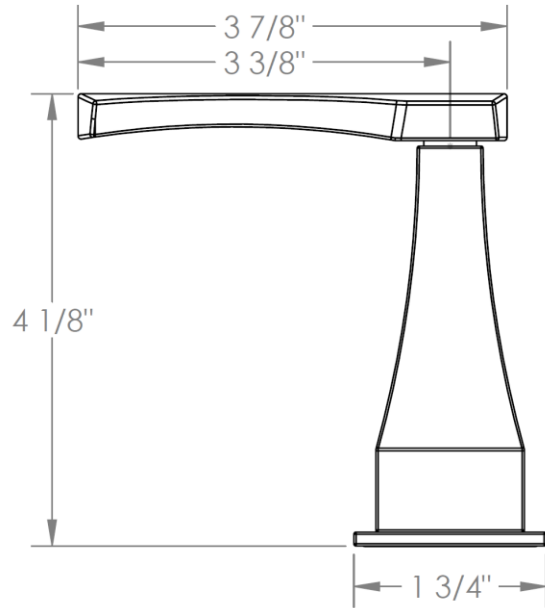

**125-DTC-BG4**

Trim Only for Deck Mounted Valve  
Requires SS-508-C concealed rough

## Chelsea Handle Trim Options