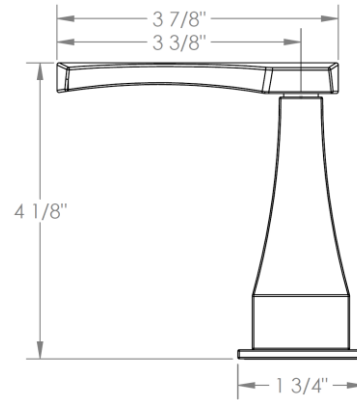

Chelsea Handle Trim Options

BG4 – JOYCE