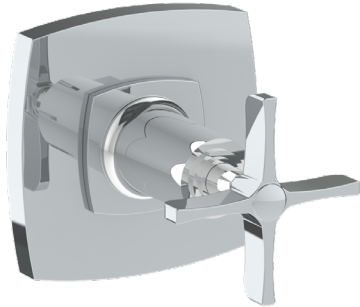

WATERMARK

BROOKLYN, NEW YORK

H-Line 115-WTRTP-MZ5

Wall Mounted Trim with Faceplate

- For use with the: SS-TS200-C, SS-TS200-H, SS-TS150-C, SS-TS150-H, SS-WD2, SS-WD3, SS-VCWD2, or SS-VCWD3 concealed rough
- Professional Installation Required

Available in all finishes shown on the [Watermark Designs website](#)

Meets the applicable requirements of ASME A112.18.1-2005/CSA B125.1-05, entitled "Plumbing Supply Fittings".

Watermark Designs reserves the right to make revisions without notice to produce specifications. All product dimensions are nominal.