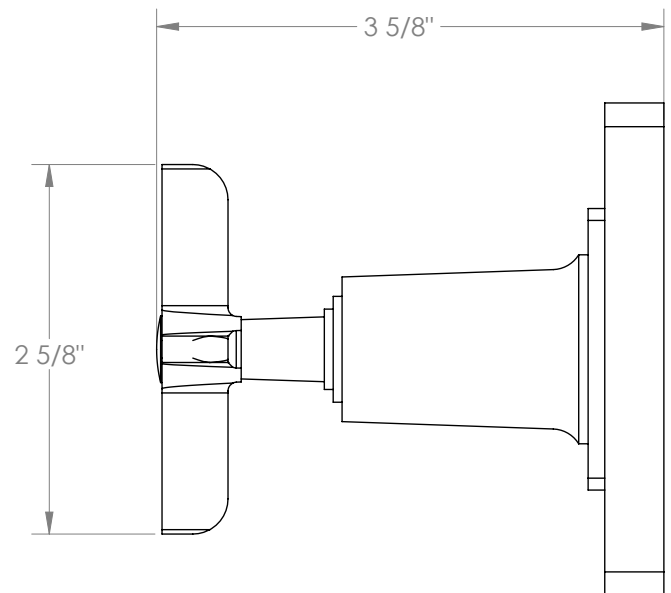

WATERMARK

BROOKLYN, NEW YORK

H-Line 115-WTRTP-MZ5

Wall Mounted Trim with Faceplate

- For use with the: SS-TS200-C, SS-TS200-H, SS-TS150-C, SS-TS150-H, SS-WD2, SS-WD3, SS-VCWD2, or SS-VCWD3 concealed rough
- Professional Installation Required

Available in all finishes shown on the [Watermark Designs website](#)

Meets the applicable requirements of ASME A112.18.1-2005/CSA B125.1-05, entitled "Plumbing Supply Fittings".

Watermark Designs reserves the right to make revisions without notice to produce specifications. All product dimensions are nominal.