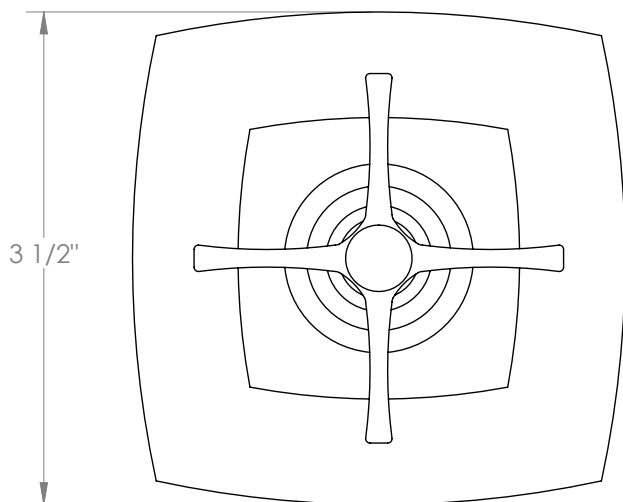

WATERMARK

BROOKLYN, NEW YORK

H-Line 115-WTRTP-MZ5

Wall Mounted Trim with Faceplate

- For use with the: SS-TS200-C, SS-TS200-H, SS-TS150-C, SS-TS150-H, SS-WD2, SS-WD3, SS-VCWD2, or SS-VCWD3 concealed rough
- Professional Installation Required

Available in all finishes shown on the [Watermark Designs website](#)

Meets the applicable requirements of ASME A112.18.1-2005/CSA B125.1-05, entitled "Plumbing Supply Fittings".

Watermark Designs reserves the right to make revisions without notice to produce specifications. All product dimensions are nominal.