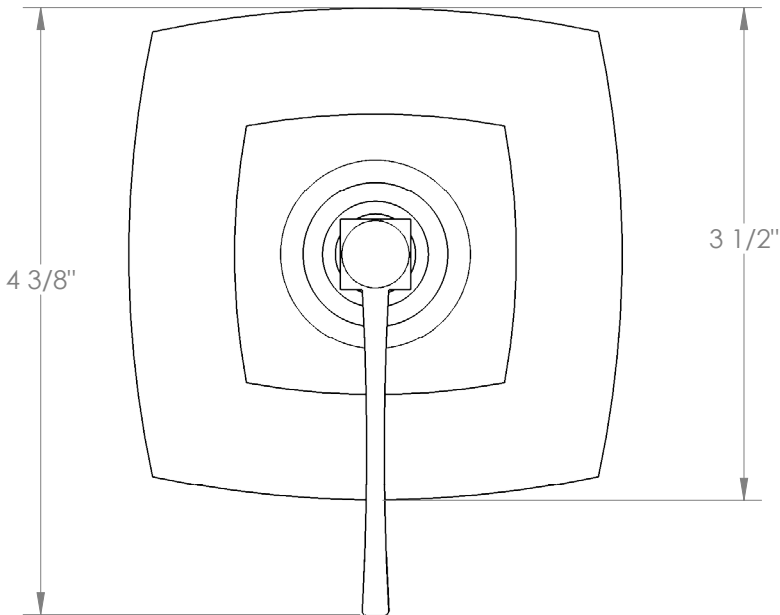

## H-Line 115-WTRTP-MZ4

Wall Mounted Trim with Faceplate

- For use with the: SS-TS200-C, SS-TS200-H, SS-TS150-C, SS-TS150-H, SS-WD2, SS-WD3, SS-VCWD2, or SS-VCWD3 concealed rough
- Professional Installation Required

Available in all finishes shown on the [Watermark Designs website](#)

Meets the applicable requirements of ASME A112.18.1-2005/CSA B125.1-05, entitled "Plumbing Supply Fittings".

Watermark Designs reserves the right to make revisions without notice to produce specifications. All product dimensions are nominal.