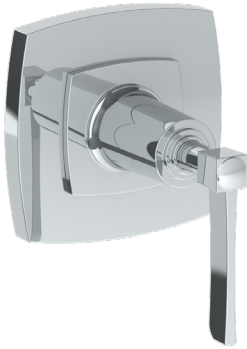

## H-Line 115-WTRTP-MZ4

Wall Mounted Trim with Faceplate

- For use with the: SS-TS200-C, SS-TS200-H, SS-TS150-C, SS-TS150-H, SS-WD2, SS-WD3, SS-VCWD2, or SS-VCWD3 concealed rough
- Professional Installation Required

Available in all finishes shown on the [Watermark Designs website](#)

Meets the applicable requirements of ASME A112.18.1-2005/CSA B125.1-05, entitled "Plumbing Supply Fittings".

Watermark Designs reserves the right to make revisions without notice to produce specifications. All product dimensions are nominal.