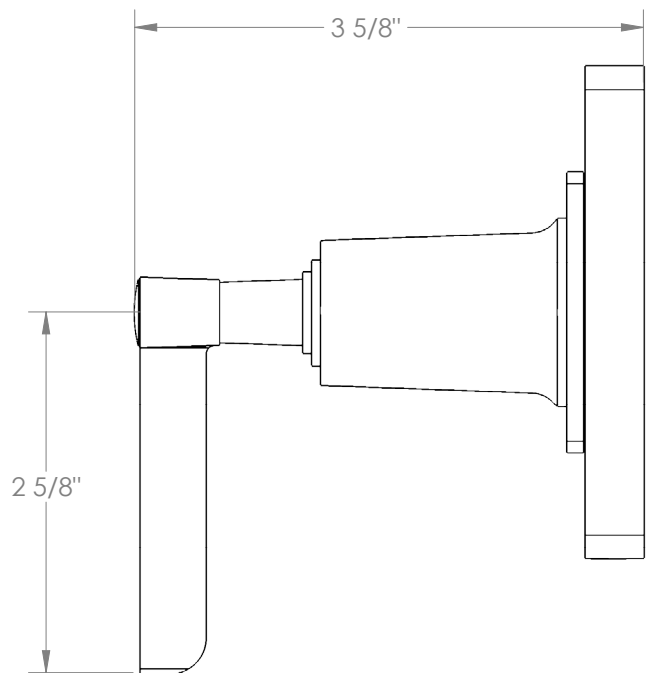

## H-Line 115-WTRTP-MZ4

Wall Mounted Trim with Faceplate

- For use with the: SS-TS200-C, SS-TS200-H, SS-TS150-C, SS-TS150-H, SS-WD2, SS-WD3, SS-VCWD2, or SS-VCWD3 concealed rough
- Professional Installation Required

Available in all finishes shown on the [Watermark Designs website](#)

Meets the applicable requirements of ASME A112.18.1-2005/CSA B125.1-05, entitled "Plumbing Supply Fittings".

Watermark Designs reserves the right to make revisions without notice to produce specifications. All product dimensions are nominal.