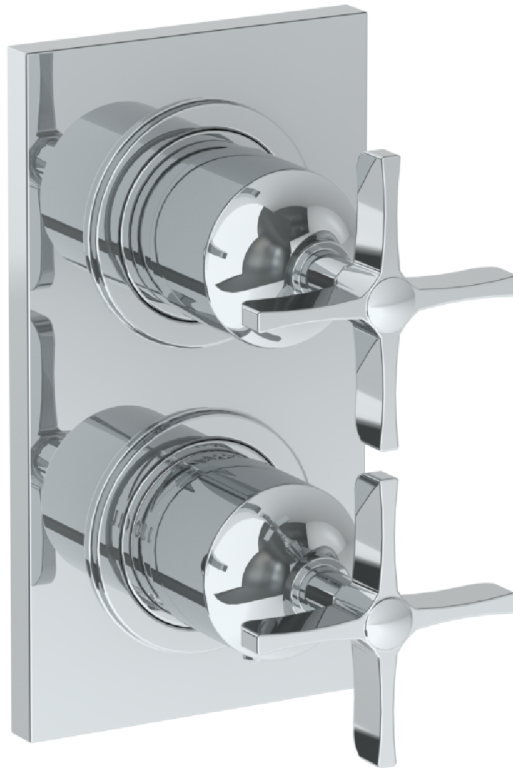

115-T25-MZ5

Trim Kit Only for Miniature Thermostatic Valve
with Built-In Control Requires SS-TH60/SS-TH70/SS-TH80 concealed rough

Meets the applicable requirements of ASME A112.18.1-2005/CSA B125.1-05, entitled "Plumbing Supply Fittings"