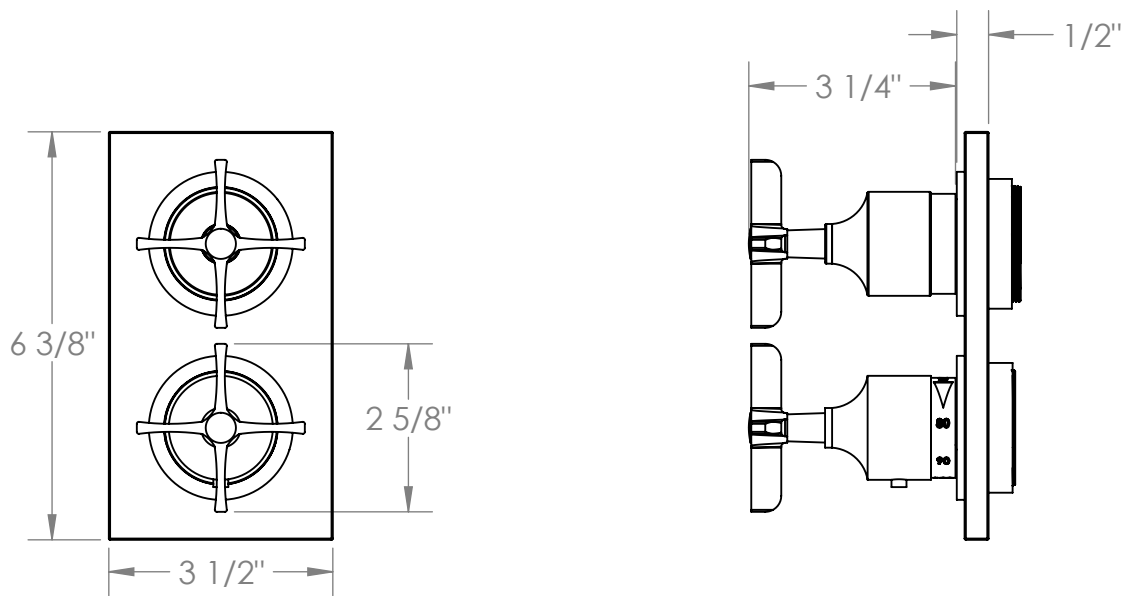

115-T25-MZ5

Trim Kit Only for Miniature Thermostatic Valve
with Built-In Control Requires SS-TH60/SS-TH70/SS-TH80 concealed rough

Meets the applicable requirements of ASME A112.18.1-2005/CSA B125.1-05, entitled "Plumbing Supply Fittings"