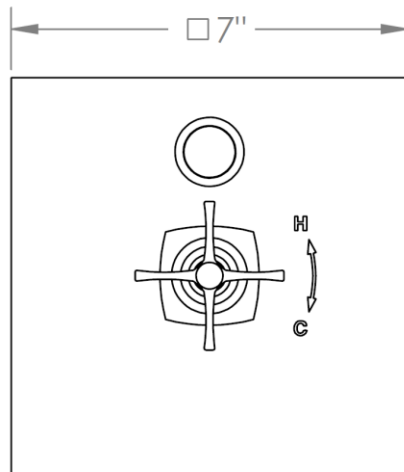

**115-P90-**  
Trim Kit Only for Pressure Balance Valve with Diverter  
Requires SS-PB85 concealed rough

HANDLE TRIM OPTIONS

MZ4 - STANDARD

MZ5 - WHITNEY