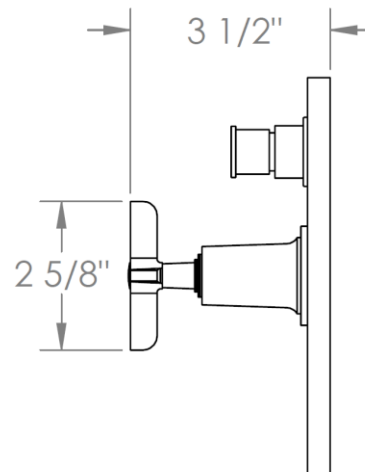

**115-P90-**  
Trim Kit Only for Pressure Balance Valve with Diverter  
Requires SS-PB85 concealed rough

HANDLE TRIM OPTIONS

MZ4 - STANDARD

MZ5 - WHITNEY