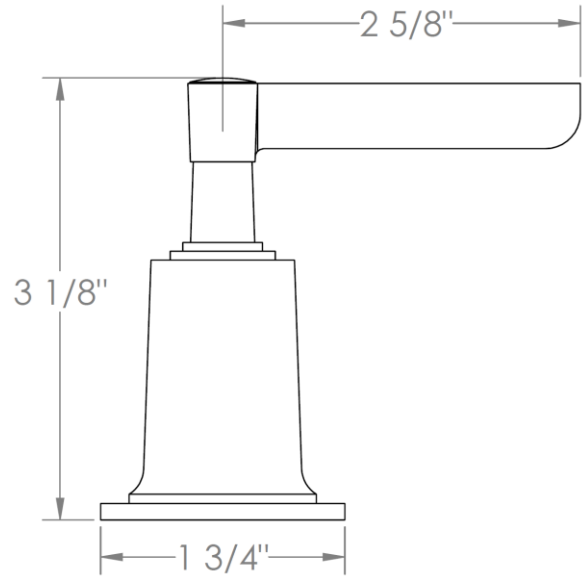

**115-P90-**  
Trim Kit Only for Pressure Balance Valve with Diverter  
Requires SS-PB85 concealed rough

HANDLE TRIM OPTIONS

MZ4 - STANDARD

MZ5 - WHITNEY