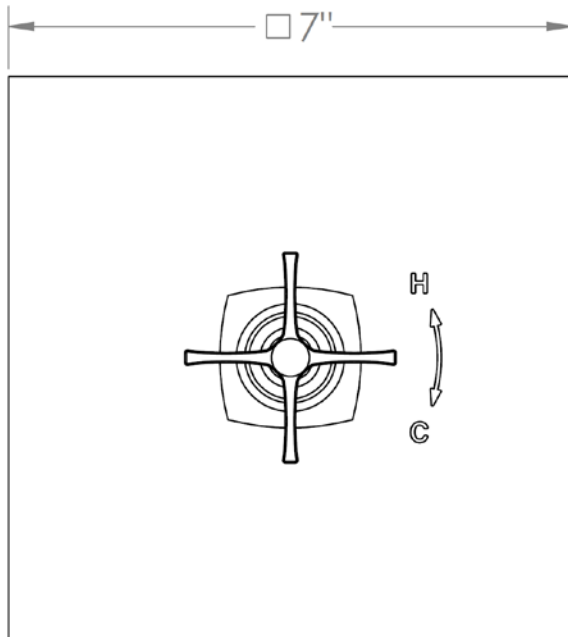

115-P80-MZ5

Trim Kit for Wall Mounted Pressure Balance Valve
For use with SS-PB75 concealed rough

WATERMARK DESIGNS 6/5/2018