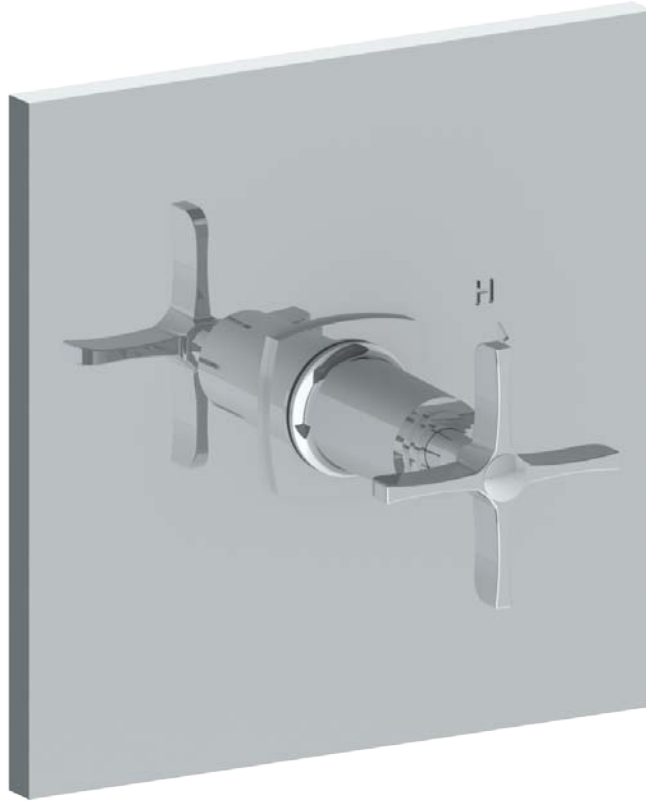

115-P80-MZ5

Trim Kit for Wall Mounted Pressure Balance Valve
For use with SS-PB75 concealed rough

WATERMARK DESIGNS 6/5/2018