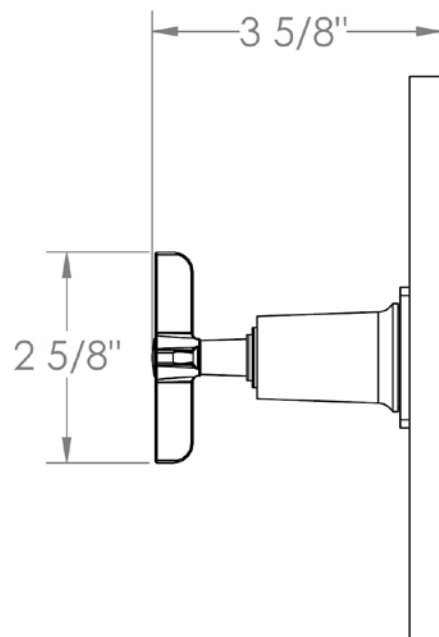

115-P80-MZ5

Trim Kit for Wall Mounted Pressure Balance Valve
For use with SS-PB75 concealed rough

WATERMARK DESIGNS 6/5/2018