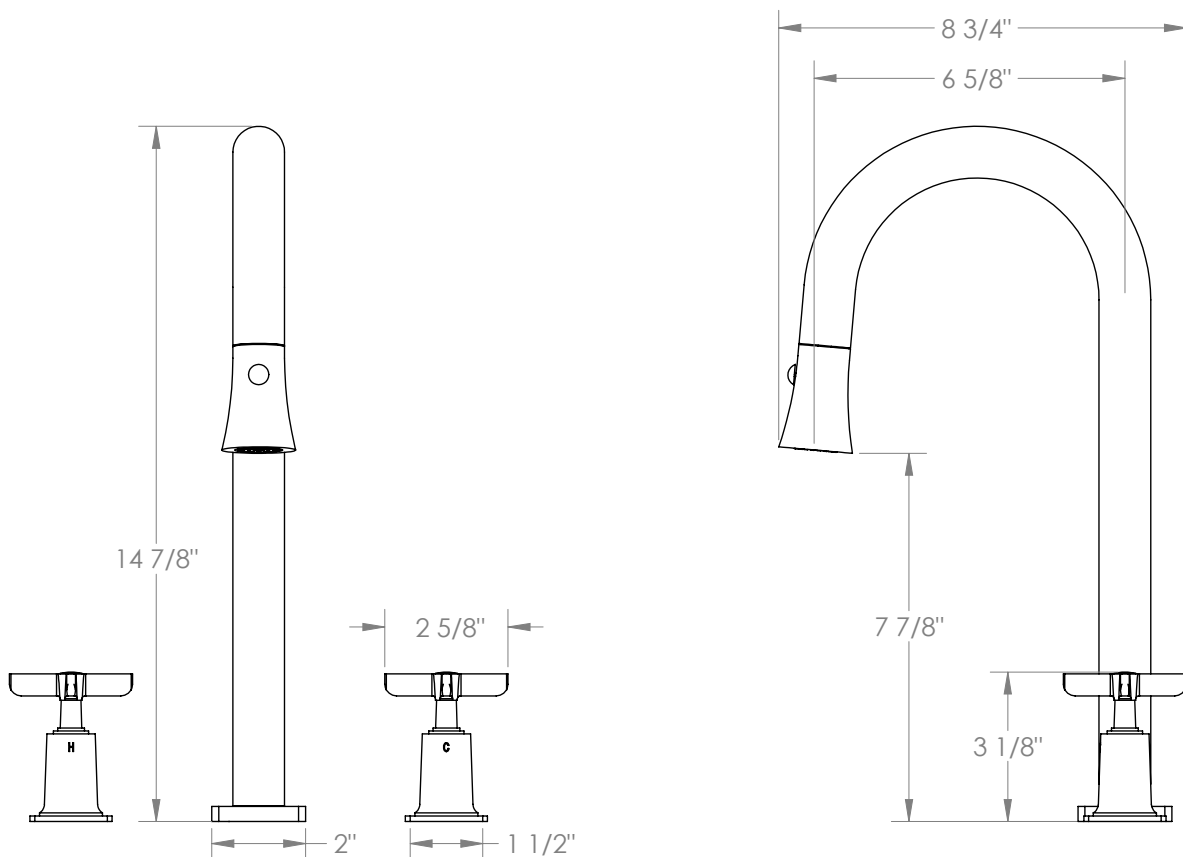

WATERMARK

BROOKLYN, NEW YORK

Available in all finishes shown on the [Watermark Designs website](https://www.watermark-designs.com)

H-Line

115-9PG4-MZ5

Deck Mounted, Two Handle, Gooseneck Kitchen Prep Faucet with Pull Down Spray

- Pullout Hose Length: 14-16" (Final Length May Vary Depending on Spout Type)
- Fits Deck Up To 2-1/2" Thick
- Recommended Mounting Hole: 1-3/8"
- All Lead-Free Brass Construction
- Flow Rate: 1.75 GPM
- 1/4 Turn Ceramic Cartridge
- 2 Flow Patterns, Aerated and Spray, Controlled By One Button
- 360° Rotating Spout with Magnetic Docking for Spray
- Professional Installation Required

Meets the applicable requirements of ASME A112.18.1-2005/CSA B125.1-05, entitled "Plumbing Supply Fittings".

Watermark Designs reserves the right to make revisions without notice to produce specifications. All product dimensions are nominal.