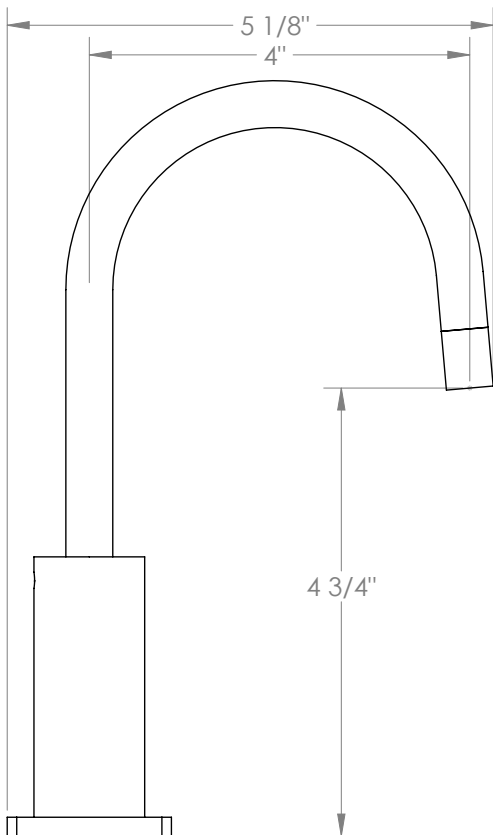

WATERMARK

BROOKLYN, NEW YORK

H-Line 115-9.7GC

Cold Water Gooseneck Dispenser

- Fits Deck Up To 2-1/4" Thick
- Recommended Mounting Hole: 1-1/8"
- All Lead-Free Brass Construction
- Maximum Flow Rate: 0.5 GPM
- 1/4 Turn Ceramic Cartridge
- Handle Is NOT Spring Loaded
- 360° Rotating Spout
- Professional Installation Required

Available in all finishes shown on the [Watermark Designs website](https://www.watermark-designs.com)

Meets the applicable requirements of ASME A112.18.1-2005/CSA B125.1-05, entitled "Plumbing Supply Fittings".

Watermark Designs reserves the right to make revisions without notice to produce specifications. All product dimensions are nominal.

09/2023

350 Dewitt Ave. Brooklyn, NY 11207 USA | T: 1 718 257 2800 | F: 1 718 257 2144 | customerservice@watermark-designs.com