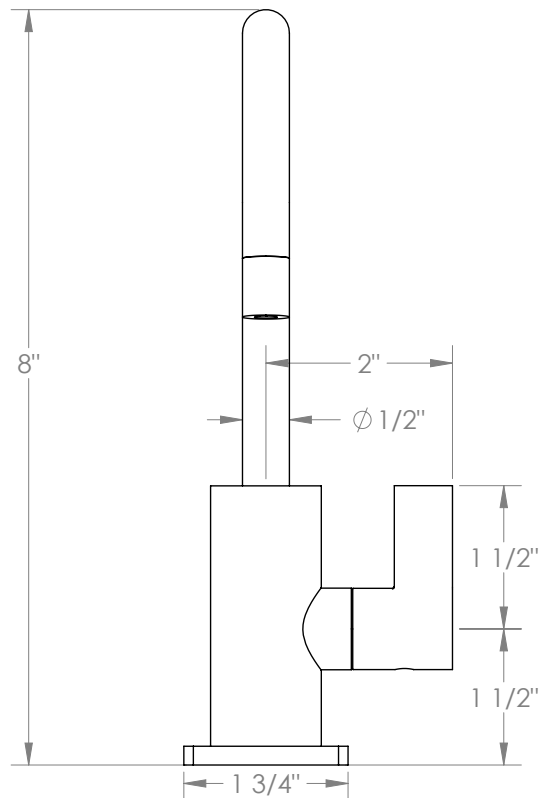

WATERMARK

BROOKLYN, NEW YORK

H-Line 115-9.7GC

Cold Water Gooseneck Dispenser

- Fits Deck Up To 2-1/4" Thick
- Recommended Mounting Hole: 1-1/8"
- All Lead-Free Brass Construction
- Maximum Flow Rate: 0.5 GPM
- 1/4 Turn Ceramic Cartridge
- Handle Is NOT Spring Loaded
- 360° Rotating Spout
- Professional Installation Required

Available in all finishes shown on the [Watermark Designs website](https://www.watermark-designs.com)

Meets the applicable requirements of ASME A112.18.1-2005/CSA B125.1-05, entitled "Plumbing Supply Fittings".

Watermark Designs reserves the right to make revisions without notice to produce specifications. All product dimensions are nominal.

09/2023

350 Dewitt Ave. Brooklyn, NY 11207 USA | T: 1 718 257 2800 | F: 1 718 257 2144 | customerservice@watermark-designs.com