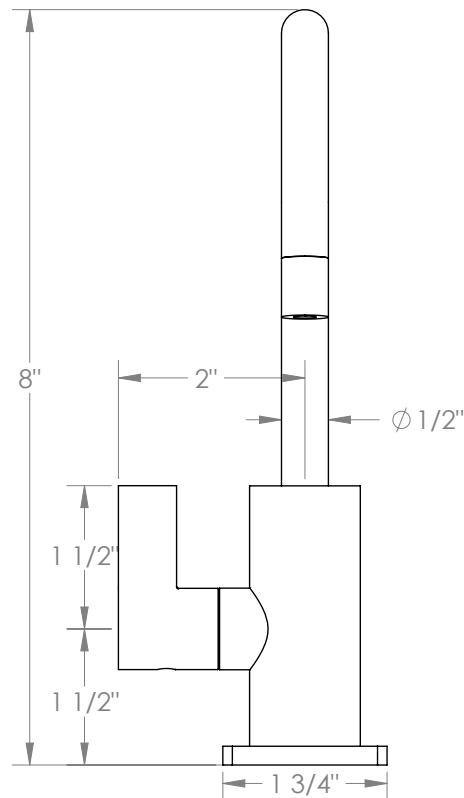

## H-Line 115-9.6GH

Hot Water Gooseneck Dispenser

- Fits Deck Up To 2-1/4" Thick
- Recommended Mounting Hole: 1-1/8"
- All Lead-Free Brass Construction
- Maximum Flow Rate: 0.5 GPM
- 1/4 Turn Ceramic Cartridge
- Handle Is NOT Spring Loaded
- 360° Rotating Spout
- Professional Installation Required

Available in all finishes shown on the [Watermark Designs website](https://www.watermark-designs.com)

Meets the applicable requirements of ASME A112.18.1-2005/CSA B125.1-05, entitled "Plumbing Supply Fittings".

Watermark Designs reserves the right to make revisions without notice to produce specifications. All product dimensions are nominal.

09/2023

350 Dewitt Ave. Brooklyn, NY 11207 USA | T: 1 718 257 2800 | F: 1 718 257 2144 | [customerservice@watermark-designs.com](mailto:customerservice@watermark-designs.com)