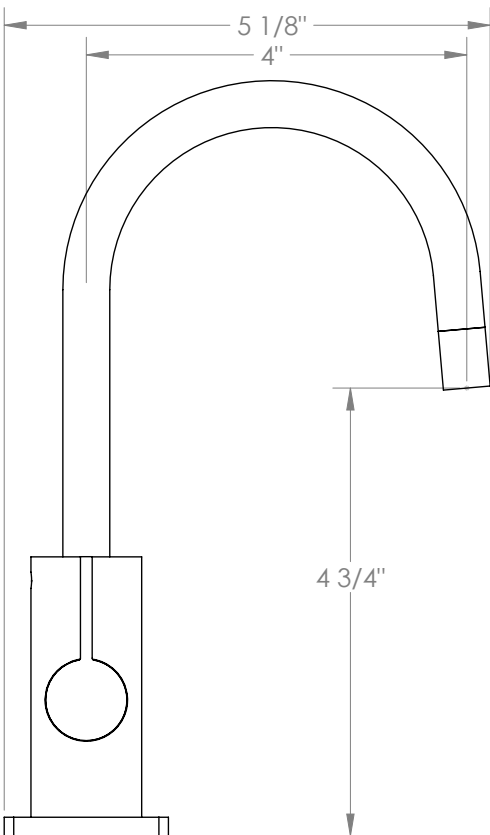

- Fits Deck Up To 2-1/4" Thick
- Recommended Mounting Hole: 1-1/8"
- All Lead-Free Brass Construction
- Maximum Flow Rate: 0.5 GPM
- 1/4 Turn Ceramic Cartridge
- Handle Is NOT Spring Loaded
- 360° Rotating Spout
- Professional Installation Required

Available in all finishes shown on the [Watermark Designs website](https://www.watermark-designs.com)