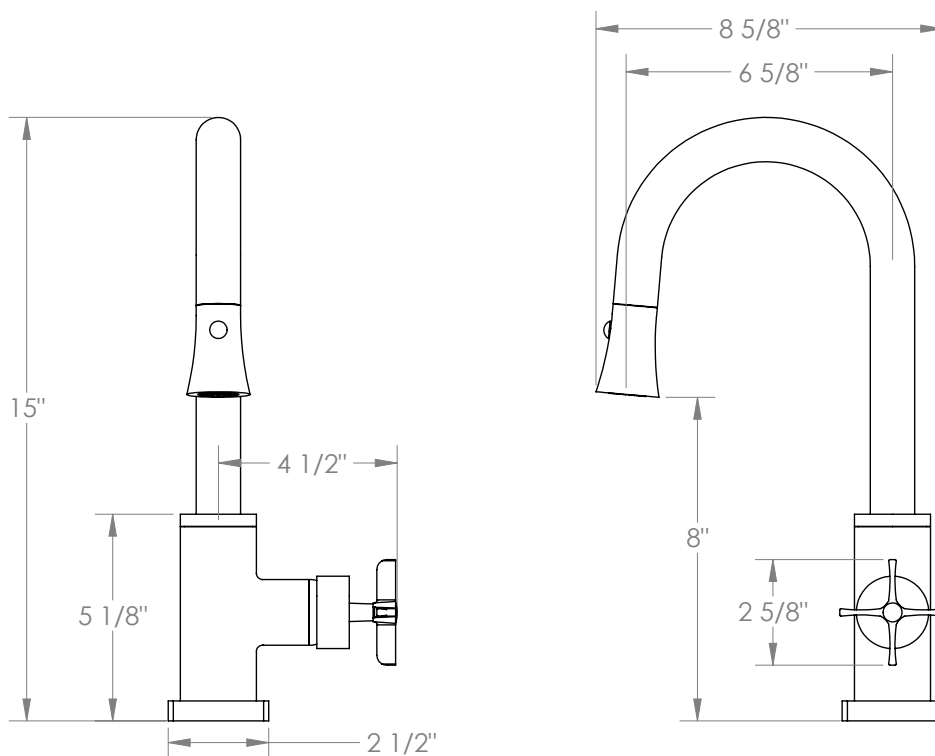

WATERMARK

BROOKLYN, NEW YORK

Available in all finishes shown on the [Watermark Designs website](https://www.watermark-designs.com)

H-Line

115-9.3PG2-MZ5

Deck Mounted, Gooseneck, Monoblock Kitchen Prep Faucet with Pull Down Spray

- Pullout Hose Length: 14-16" (Final Length May Vary Depending on Spout Type)
- Fits Deck Up To 1-1/2" Thick
- Recommended Mounting Hole: 1-3/8"
- All Lead-Free Brass Construction
- Flow Rate: 1.75 GPM
- Ceramic Mixing Cartridge
- 2 Flow Patterns, Aerated and Spray, Controlled By One Button
- 360° Rotating Spout with Magnetic Docking for Spray
- Professional Installation Required

Meets the applicable requirements of ASME A112.18.1-2005/CSA B125.1-05, entitled "Plumbing Supply Fittings".

Watermark Designs reserves the right to make revisions without notice to produce specifications. All product dimensions are nominal.