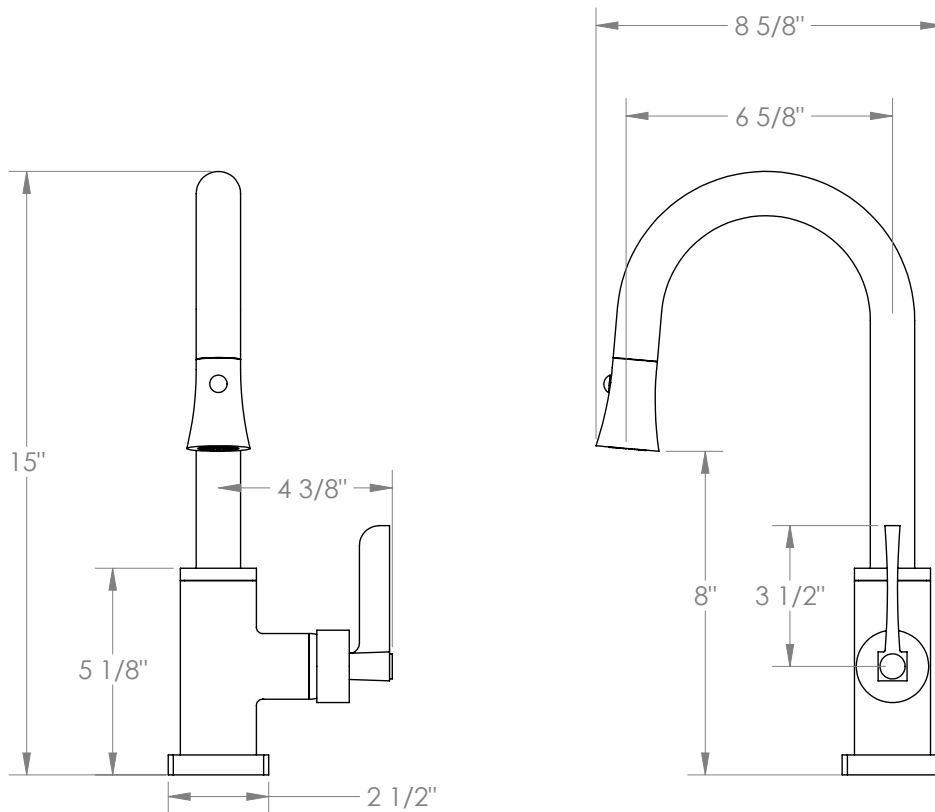

WATERMARK

BROOKLYN, NEW YORK

H-Line 115-9.3PG2-MZ4 Deck Mounted, Gooseneck, Monoblock Kitchen Prep Faucet with Pull Down Spray

- Pullout Hose Length: 14-16" (Final Length May Vary Depending on Spout Type)
- Fits Deck Up To 1-1/2" Thick
- Recommended Mounting Hole: 1-3/8"
- All Lead-Free Brass Construction
- Flow Rate: 1.75 GPM
- Ceramic Mixing Cartridge
- 2 Flow Patterns, Aerated and Spray, Controlled By One Button
- 360° Rotating Spout with Magnetic Docking for Spray
- Professional Installation Required

Available in all finishes shown on the [Watermark Designs website](https://www.watermark-designs.com)

Meets the applicable requirements of ASME A112.18.1-2005/CSA B125.1-05, entitled "Plumbing Supply Fittings".

Watermark Designs reserves the right to make revisions without notice to produce specifications. All product dimensions are nominal.

09/2023