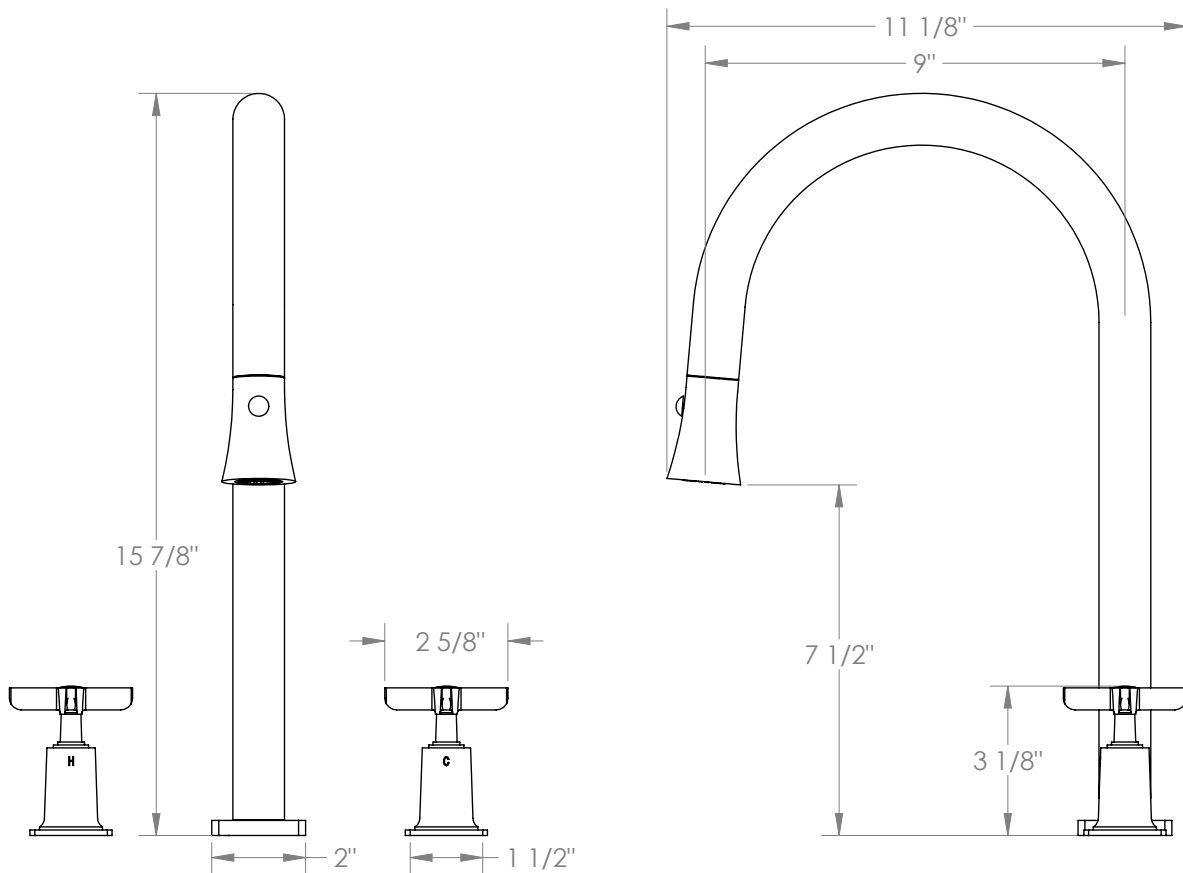

WATERMARK

BROOKLYN, NEW YORK

Available in all finishes shown on the [Watermark Designs website](https://www.watermark-designs.com)

H-Line

115-7PG2-MZ5

Deck Mounted, Two Handle, Gooseneck Faucet with Pull Down Spray

- Pullout Hose Length: 14-16" (Final Length May Vary Depending on Spout Type)
- Fits Deck Up To 2-1/2" Thick
- Recommended Mounting Hole: 1-3/8"
- All Lead-Free Brass Construction
- Flow Rate: 1.75 GPM
- 1/4 Turn Ceramic Cartridge
- 2 Flow Patterns, Aerated and Spray, Controlled By One Button
- 360° Rotating Spout with Magnetic Docking for Spray
- Professional Installation Required

Meets the applicable requirements of ASME A112.18.1-2005/CSA B125.1-05, entitled "Plumbing Supply Fittings".

Watermark Designs reserves the right to make revisions without notice to produce specifications. All product dimensions are nominal.