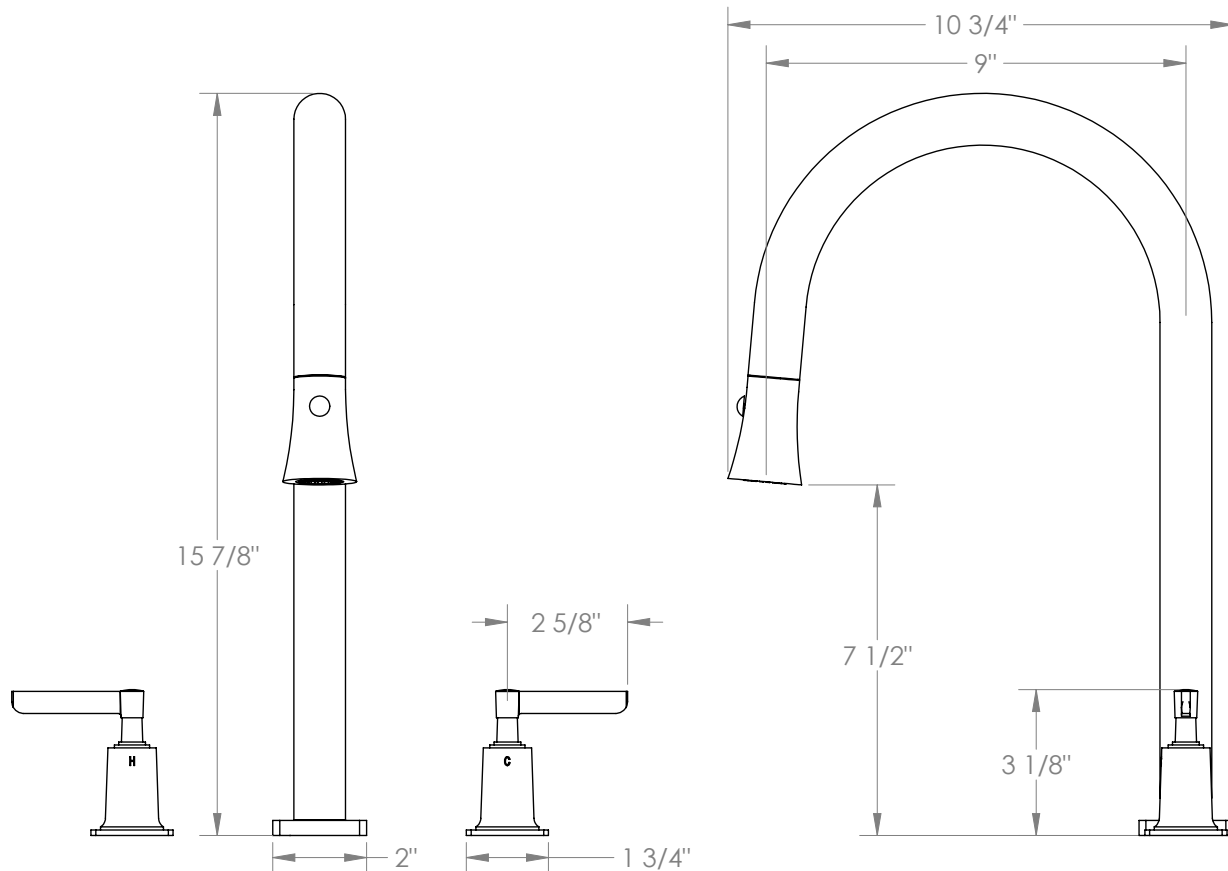

## H-Line

### 115-7PG2-MZ4

Deck Mounted, Two Handle, Gooseneck Faucet with Pull Down Spray

- Pullout Hose Length: 14-16" (Final Length May Vary Depending on Spout Type)
- Fits Deck Up To 2-1/2" Thick
- Recommended Mounting Hole: 1-3/8"
- All Lead-Free Brass Construction
- Flow Rate: 1.75 GPM
- 1/4 Turn Ceramic Cartridge
- 2 Flow Patterns, Aerated and Spray, Controlled By One Button
- 360° Rotating Spout with Magnetic Docking for Spray
- Professional Installation Required

Available in all finishes shown on the [Watermark Designs website](#)

Meets the applicable requirements of ASME A112.18.1-2005/CSA B125.1-05, entitled "Plumbing Supply Fittings".

Watermark Designs reserves the right to make revisions without notice to produce specifications. All product dimensions are nominal.