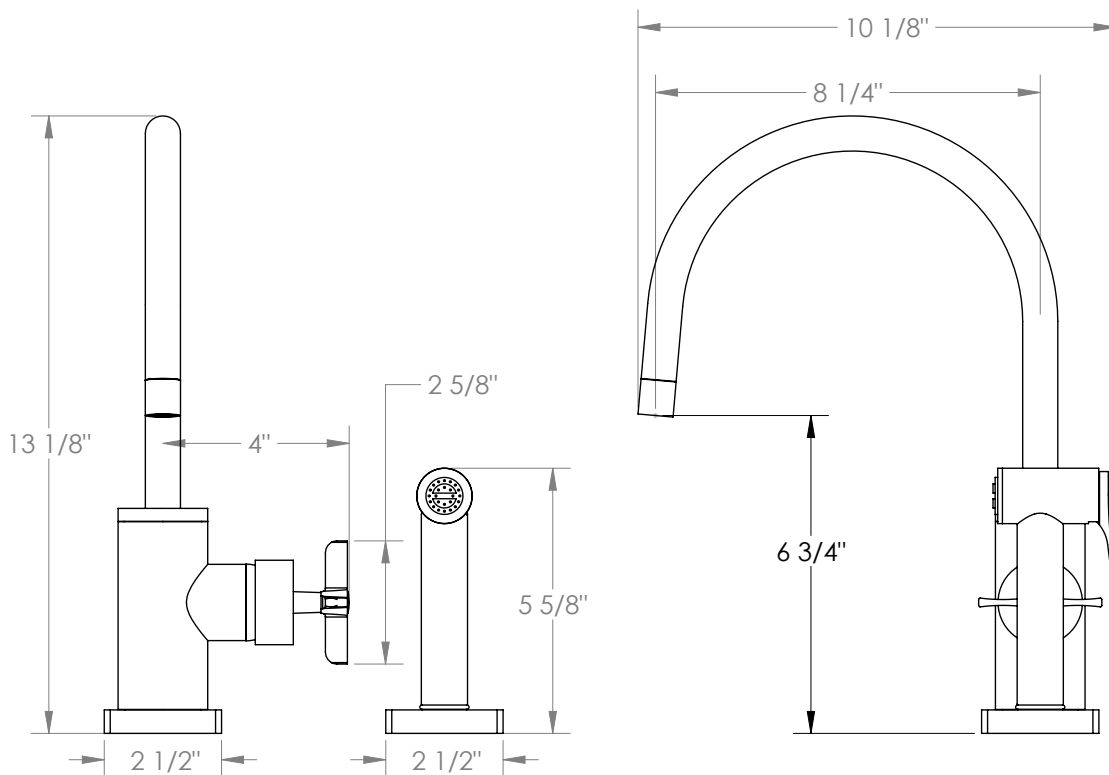

WATERMARK

BROOKLYN, NEW YORK

H-Line 115-7.4G-MZ5

Deck Mounted, Gooseneck, Monoblock Kitchen
Faucet with Side Spray

- Side Spray Hose Length: 50" (Final Length May Vary)
- Fits Deck Up To 1-1/2" Thick
- Recommended Mounting Hole: 1-3/8"
- All Lead-Free Brass Construction
- Flow Rate: 1.75 GPM
- Ceramic Mixing Cartridge
- 360° Rotating Spout
- Professional Installation Required

Available in all finishes shown on the [Watermark Designs website](https://www.watermark-designs.com)

Meets the applicable requirements of ASME A112.18.1-2005/CSA B125.1-05, entitled "Plumbing Supply Fittings".

Watermark Designs reserves the right to make revisions without notice to produce specifications. All product dimensions are nominal.

09/2023

350 Dewitt Ave. Brooklyn, NY 11207 USA | T: 1 718 257 2800 | F: 1 718 257 2144 | customerservice@watermark-designs.com