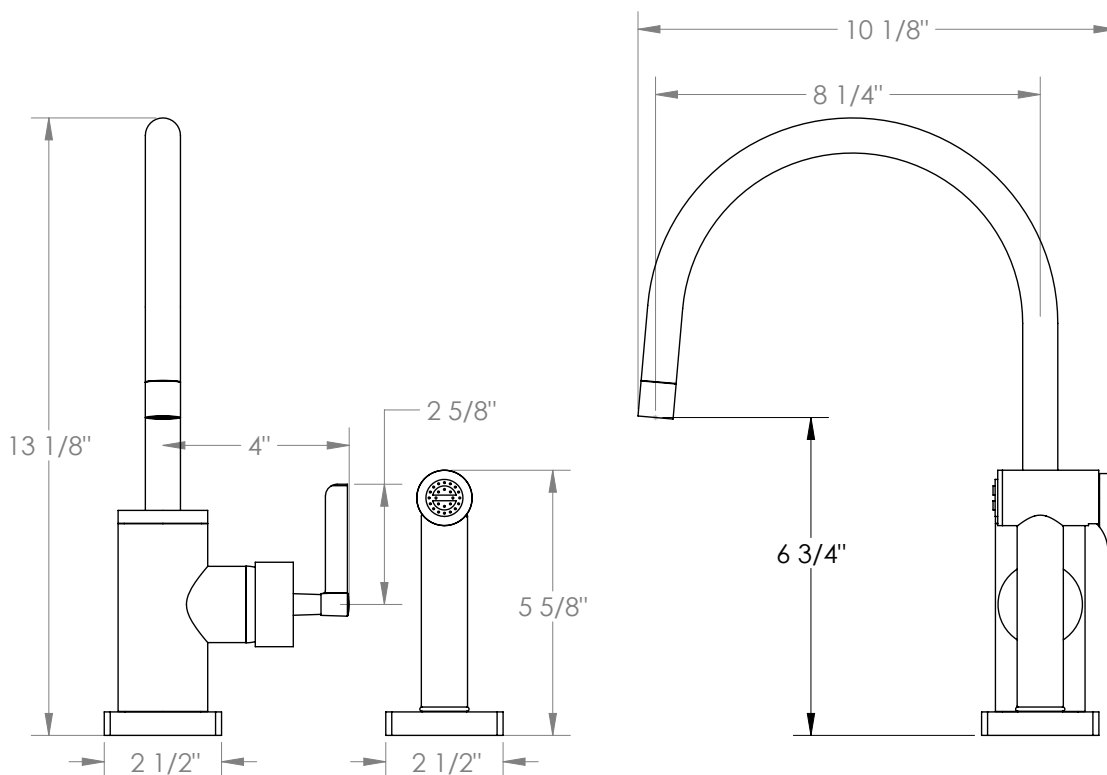

WATERMARK

BROOKLYN, NEW YORK

H-Line 115-7.4G-MZ4

Deck Mounted, Gooseneck, Monoblock Kitchen
Faucet with Side Spray

- Side Spray Hose Length: 50" (Final Length May Vary)
- Fits Deck Up To 1-1/2" Thick
- Recommended Mounting Hole: 1-3/8"
- All Lead-Free Brass Construction
- Flow Rate: 1.75 GPM
- Ceramic Mixing Cartridge
- 360° Rotating Spout
- Professional Installation Required

Available in all finishes shown on the [Watermark Designs website](https://www.watermark-designs.com)

Meets the applicable requirements of ASME A112.18.1-2005/CSA B125.1-05, entitled "Plumbing Supply Fittings".

Watermark Designs reserves the right to make revisions without notice to produce specifications. All product dimensions are nominal.

09/2023

350 Dewitt Ave. Brooklyn, NY 11207 USA | T: 1 718 257 2800 | F: 1 718 257 2144 | customerservice@watermark-designs.com