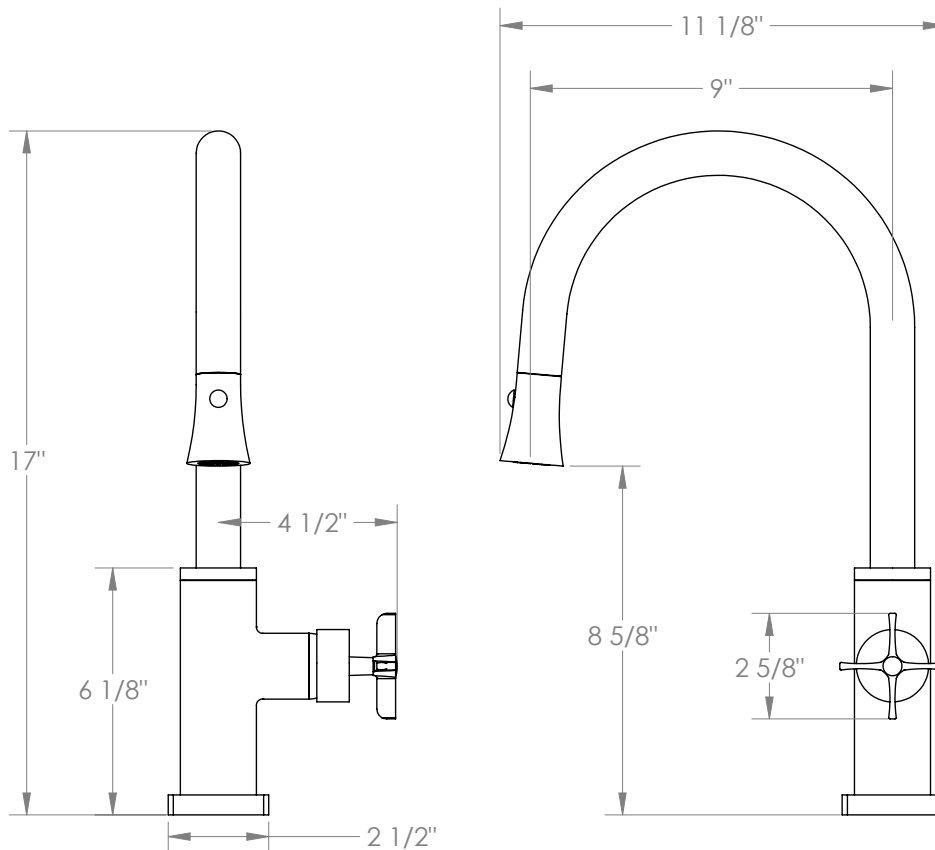

WATERMARK

BROOKLYN, NEW YORK

Available in all finishes shown on the [Watermark Designs website](https://www.watermark-designs.com)

H-Line

115-7.3PG4-MZ5

Deck Mounted, Gooseneck, Monoblock Kitchen Faucet with Pull Down Spray - Low Spout

- Pullout Hose Length: 14-16" (Final Length May Vary Depending on Spout Type)
- Fits Deck Up To 1-1/2" Thick
- Recommended Mounting Hole: 1-3/8"
- All Lead-Free Brass Construction
- Flow Rate: 1.75 GPM
- Ceramic Mixing Cartridge
- 2 Flow Patterns, Aerated and Spray, Controlled By One Button
- 360° Rotating Spout with Magnetic Docking for Spray
- Professional Installation Required

Meets the applicable requirements of ASME A112.18.1-2005/CSA B125.1-05, entitled "Plumbing Supply Fittings".

Watermark Designs reserves the right to make revisions without notice to produce specifications. All product dimensions are nominal.