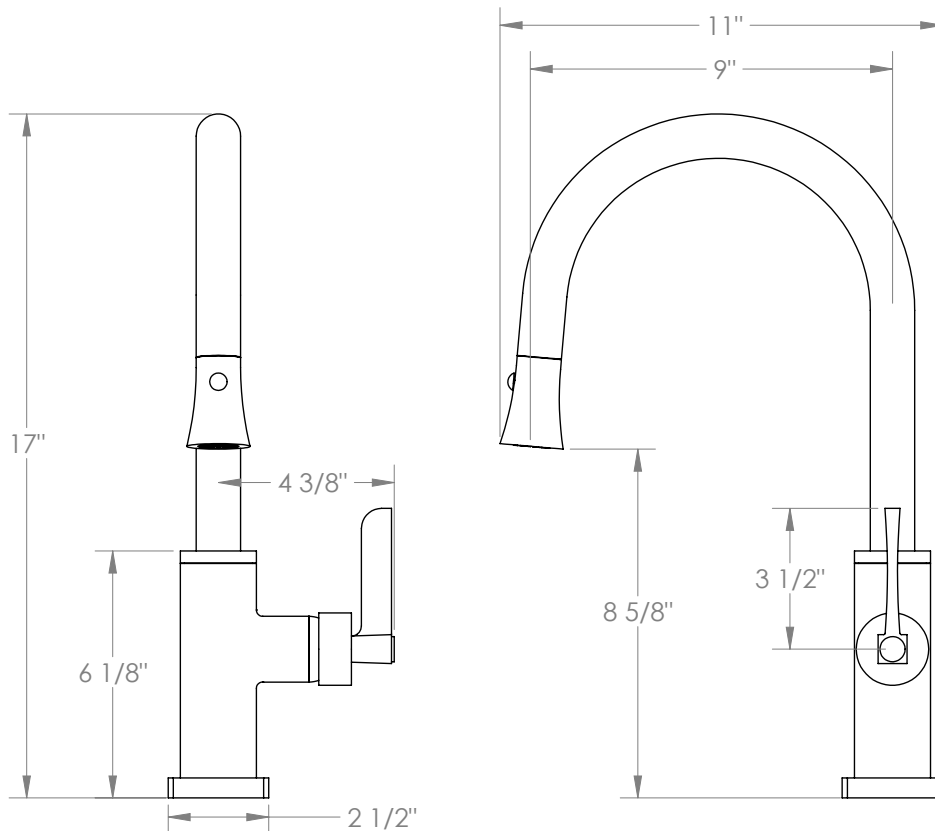

WATERMARK

BROOKLYN, NEW YORK

H-Line 115-7.3PG4-MZ4

Deck Mounted, Gooseneck, Monoblock Kitchen
Faucet with Pull Down Spray - Low Spout

- Pullout Hose Length: 14-16" (Final Length May Vary Depending on Spout Type)
- Fits Deck Up To 1-1/2" Thick
- Recommended Mounting Hole: 1-3/8"
- All Lead-Free Brass Construction
- Flow Rate: 1.75 GPM
- Ceramic Mixing Cartridge
- 2 Flow Patterns, Aerated and Spray, Controlled By One Button
- 360° Rotating Spout with Magnetic Docking for Spray
- Professional Installation Required

Available in all finishes shown on the [Watermark Designs website](#)

Meets the applicable requirements of ASME A112.18.1-2005/CSA B125.1-05, entitled "Plumbing Supply Fittings".

Watermark Designs reserves the right to make revisions without notice to produce specifications. All product dimensions are nominal.